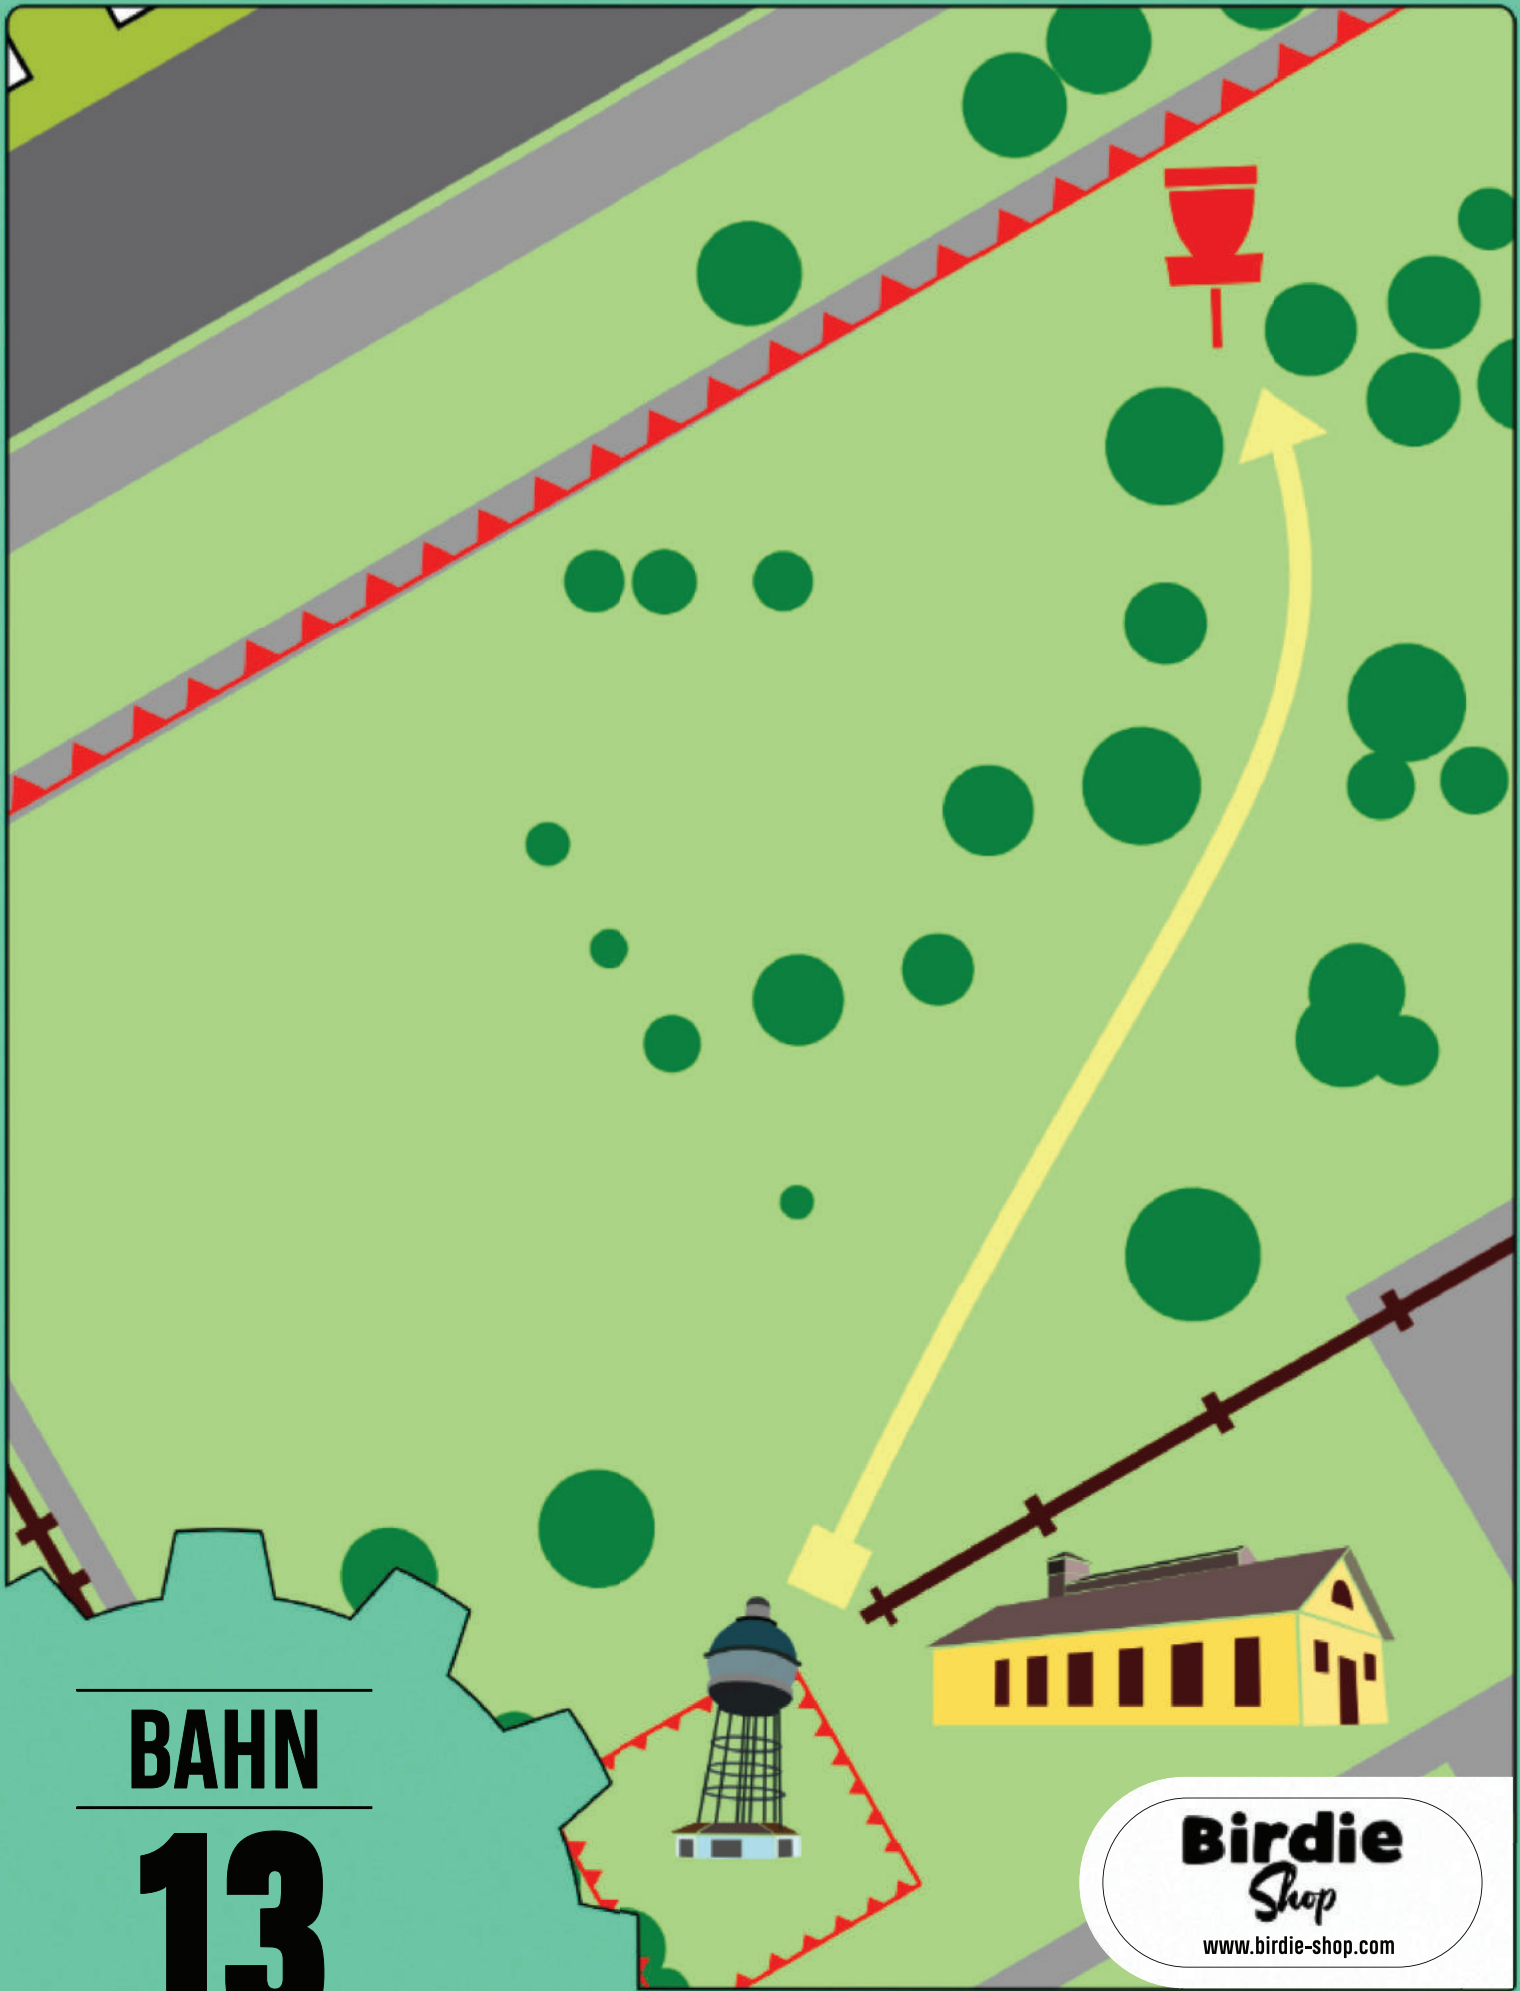

BAHN

1

170m - Par 4

Birdie
Shop
www.birdie-shop.com

Hang rechts OB. Bodendecker links OB.

A diagram of a golf hole layout. A red rectangular box labeled 'VACP' is positioned on the left side of a grey path. A red line with triangular markers starts from the left edge, passes through the 'VACP' box, and curves upwards and to the right towards a red cup icon. A yellow arrow starts from the bottom right and points towards the cup. A brown line with cross-ticks forms a rectangular shape on the left side of the path. Three vertical black lines are located to the right of the red line. The background is green with various tree and bush icons.

Asphalt hinter dem Korb ist OB!

BAHN

5

168m - Par 4

Birdie
Shop
www.birdie-shop.com

Asphalt recht ist OB bis zur Absperrung! Zaun links ist OB.
Wasserbecken ist Hazard!

HZ

OB

BAHN

12

100m - Par 3

Birdie
Shop

www.birdie-shop.com

Der eingezäunte Bereich um den Wasserturm ist OB.

BAHN

13

105m - Par 3

Birdie
Shop

www.birdie-shop.com

Der Hang hinter dem Korb ist OB.