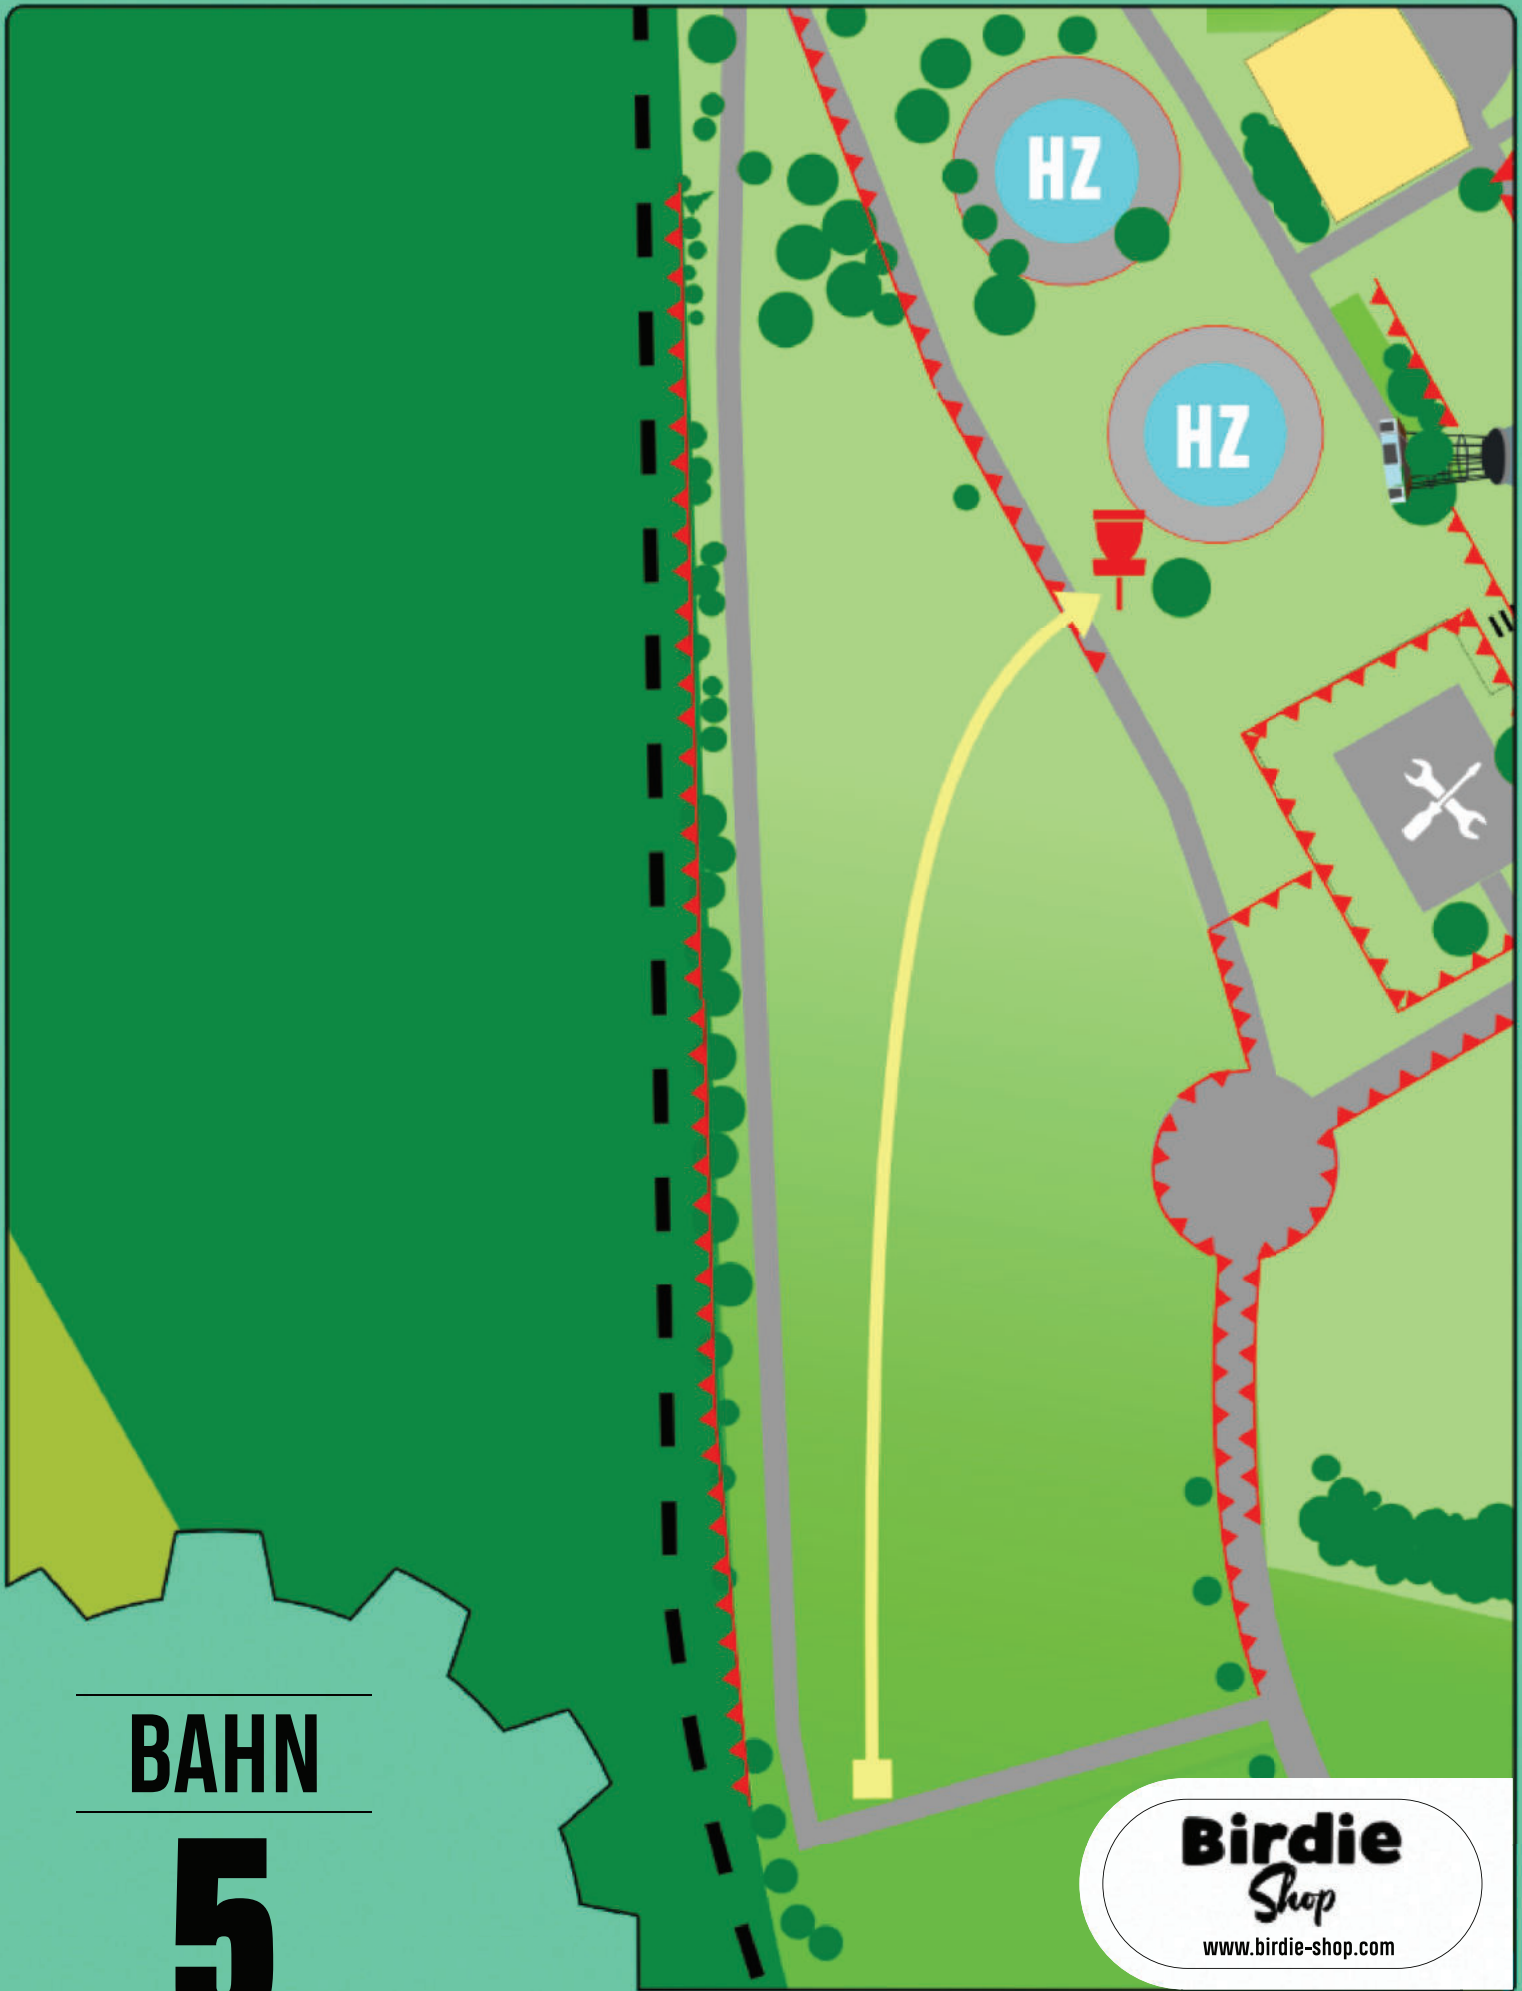

BAHN

1

170m - Par 4

Birdie
Shop
www.birdie-shop.com

Hang rechts OB. Bodendecker links OB.

A diagram of a golf hole layout. A red rectangular box labeled 'VACP' is positioned on the left side of a grey path. A red line with triangular markers starts from the left edge, passes through the 'VACP' box, and curves upwards and to the right towards a red cup icon. A yellow arrow starts from the bottom right and points towards the cup. A brown line with cross-ticks forms a rectangular shape on the left side of the path. Three vertical black lines are located to the right of the red line. The background is green with various tree and bush icons.

VACP

BAHN

2

74m - Par 3

Birdie
Shop
www.birdie-shop.com

Links OB

WACP

BAHN

Asphalt hinter dem Korb ist OB!

BAHN

5

168m - Par 4

Birdie
Shop
www.birdie-shop.com

Asphalt recht ist OB bis zur Absperrung! Zaun links ist OB.
Wasserbecken ist Hazard!

HZ

OB