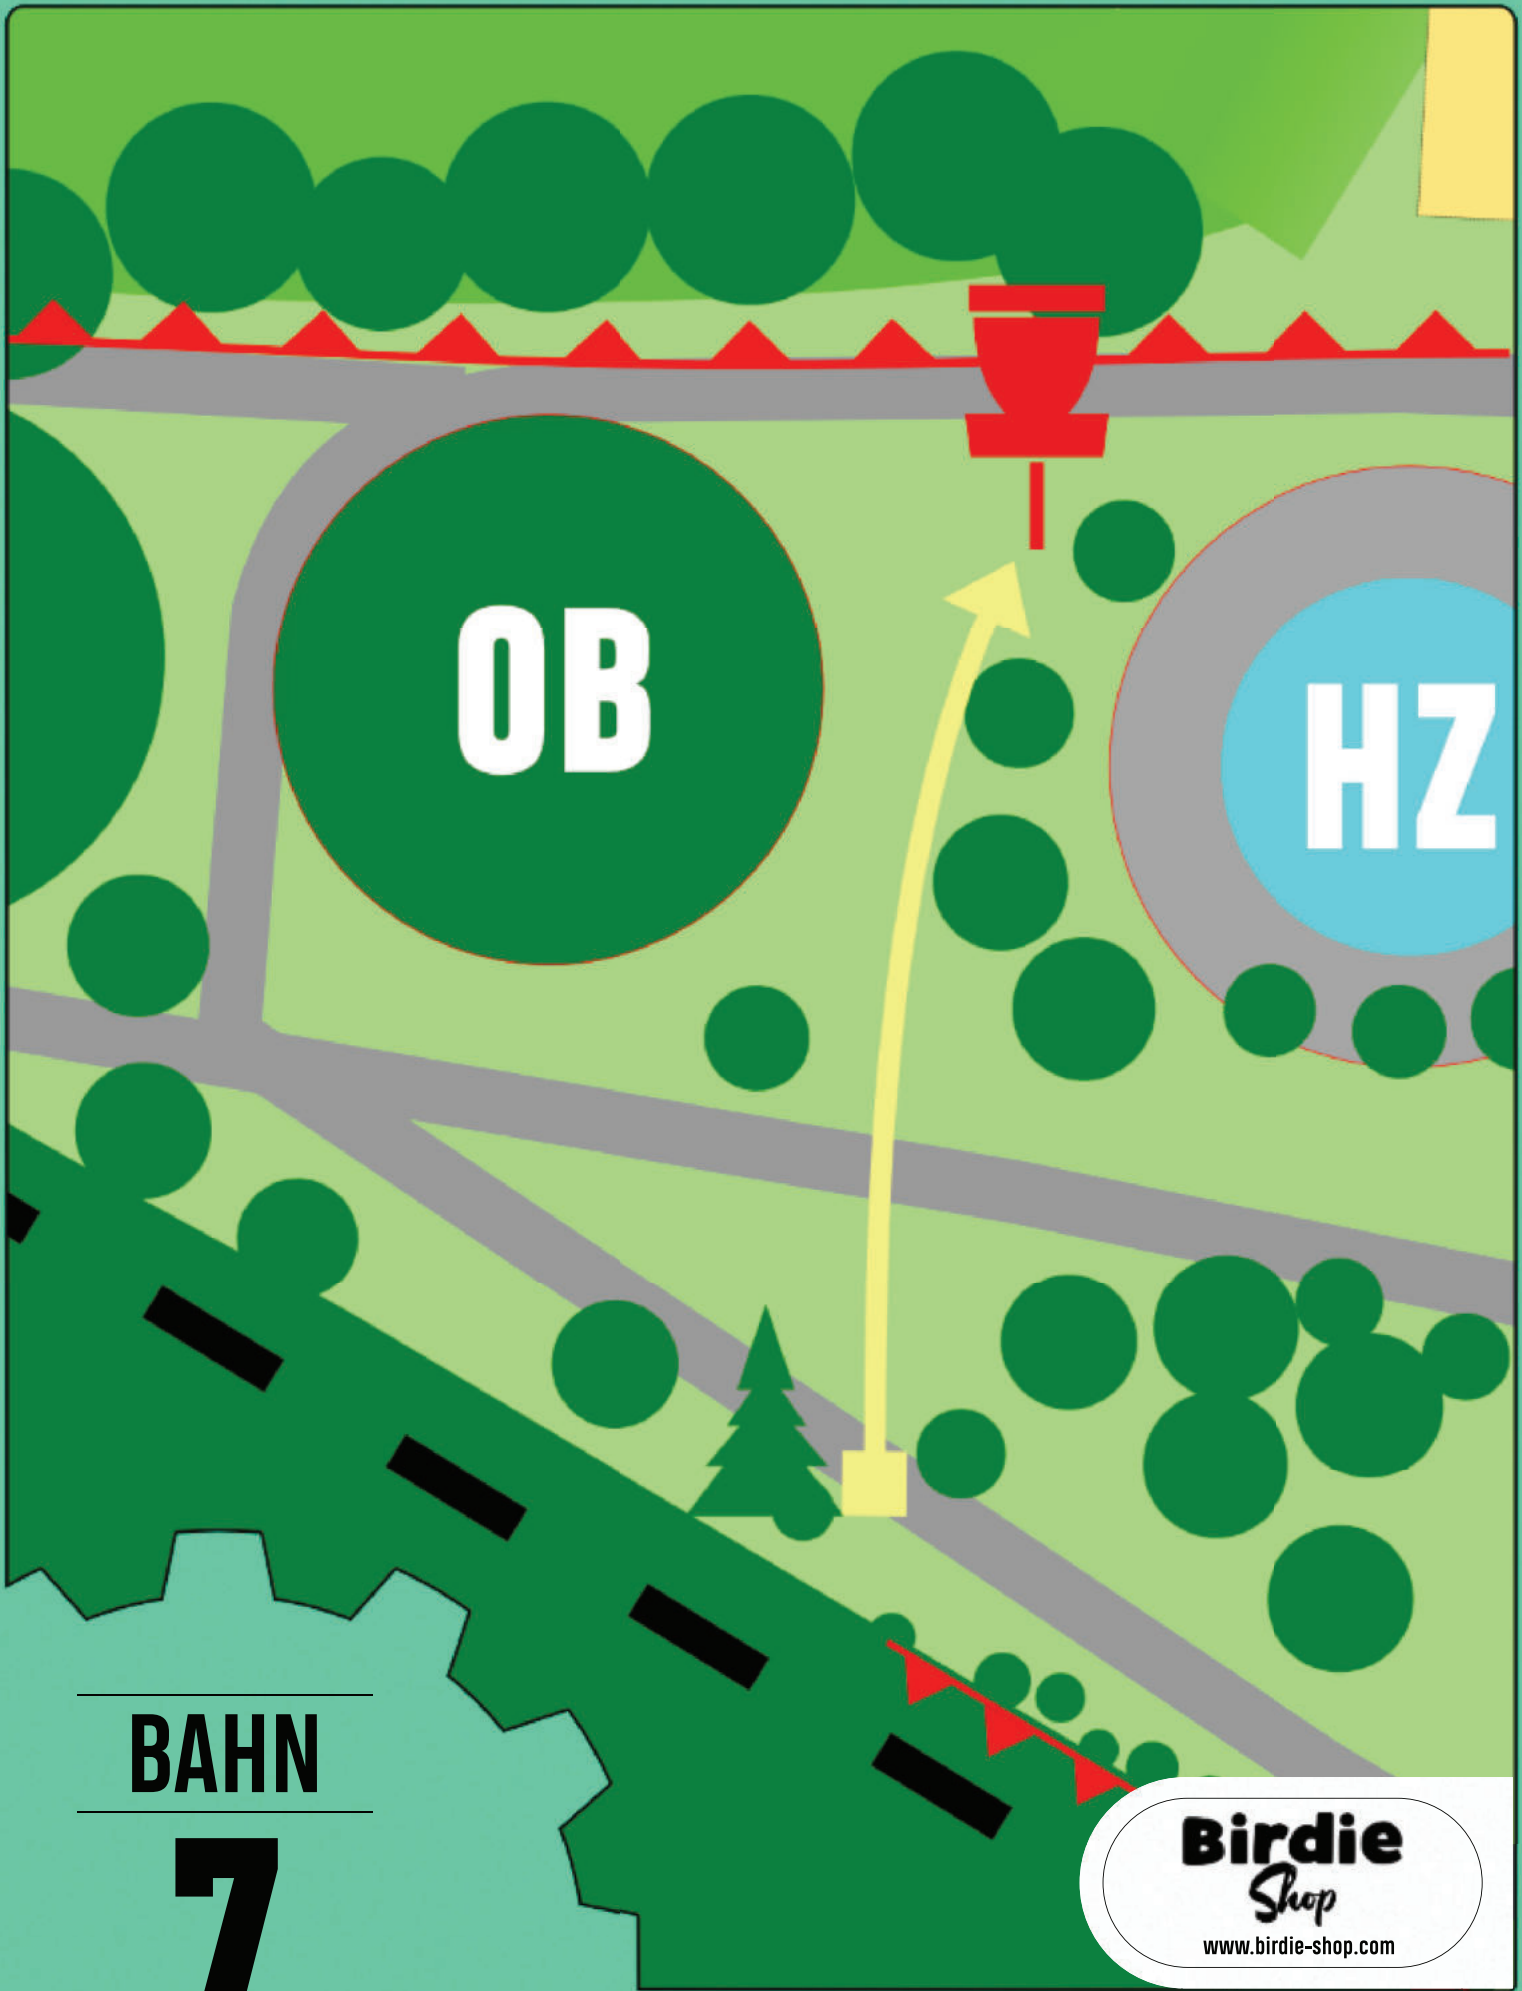

BAHN

7

57m - Par 3

Birdie
Shop
www.birdie-shop.com

Erhöhung links ist OB. Abhang hinter dem Korb ist OB.
Becken Hazard.