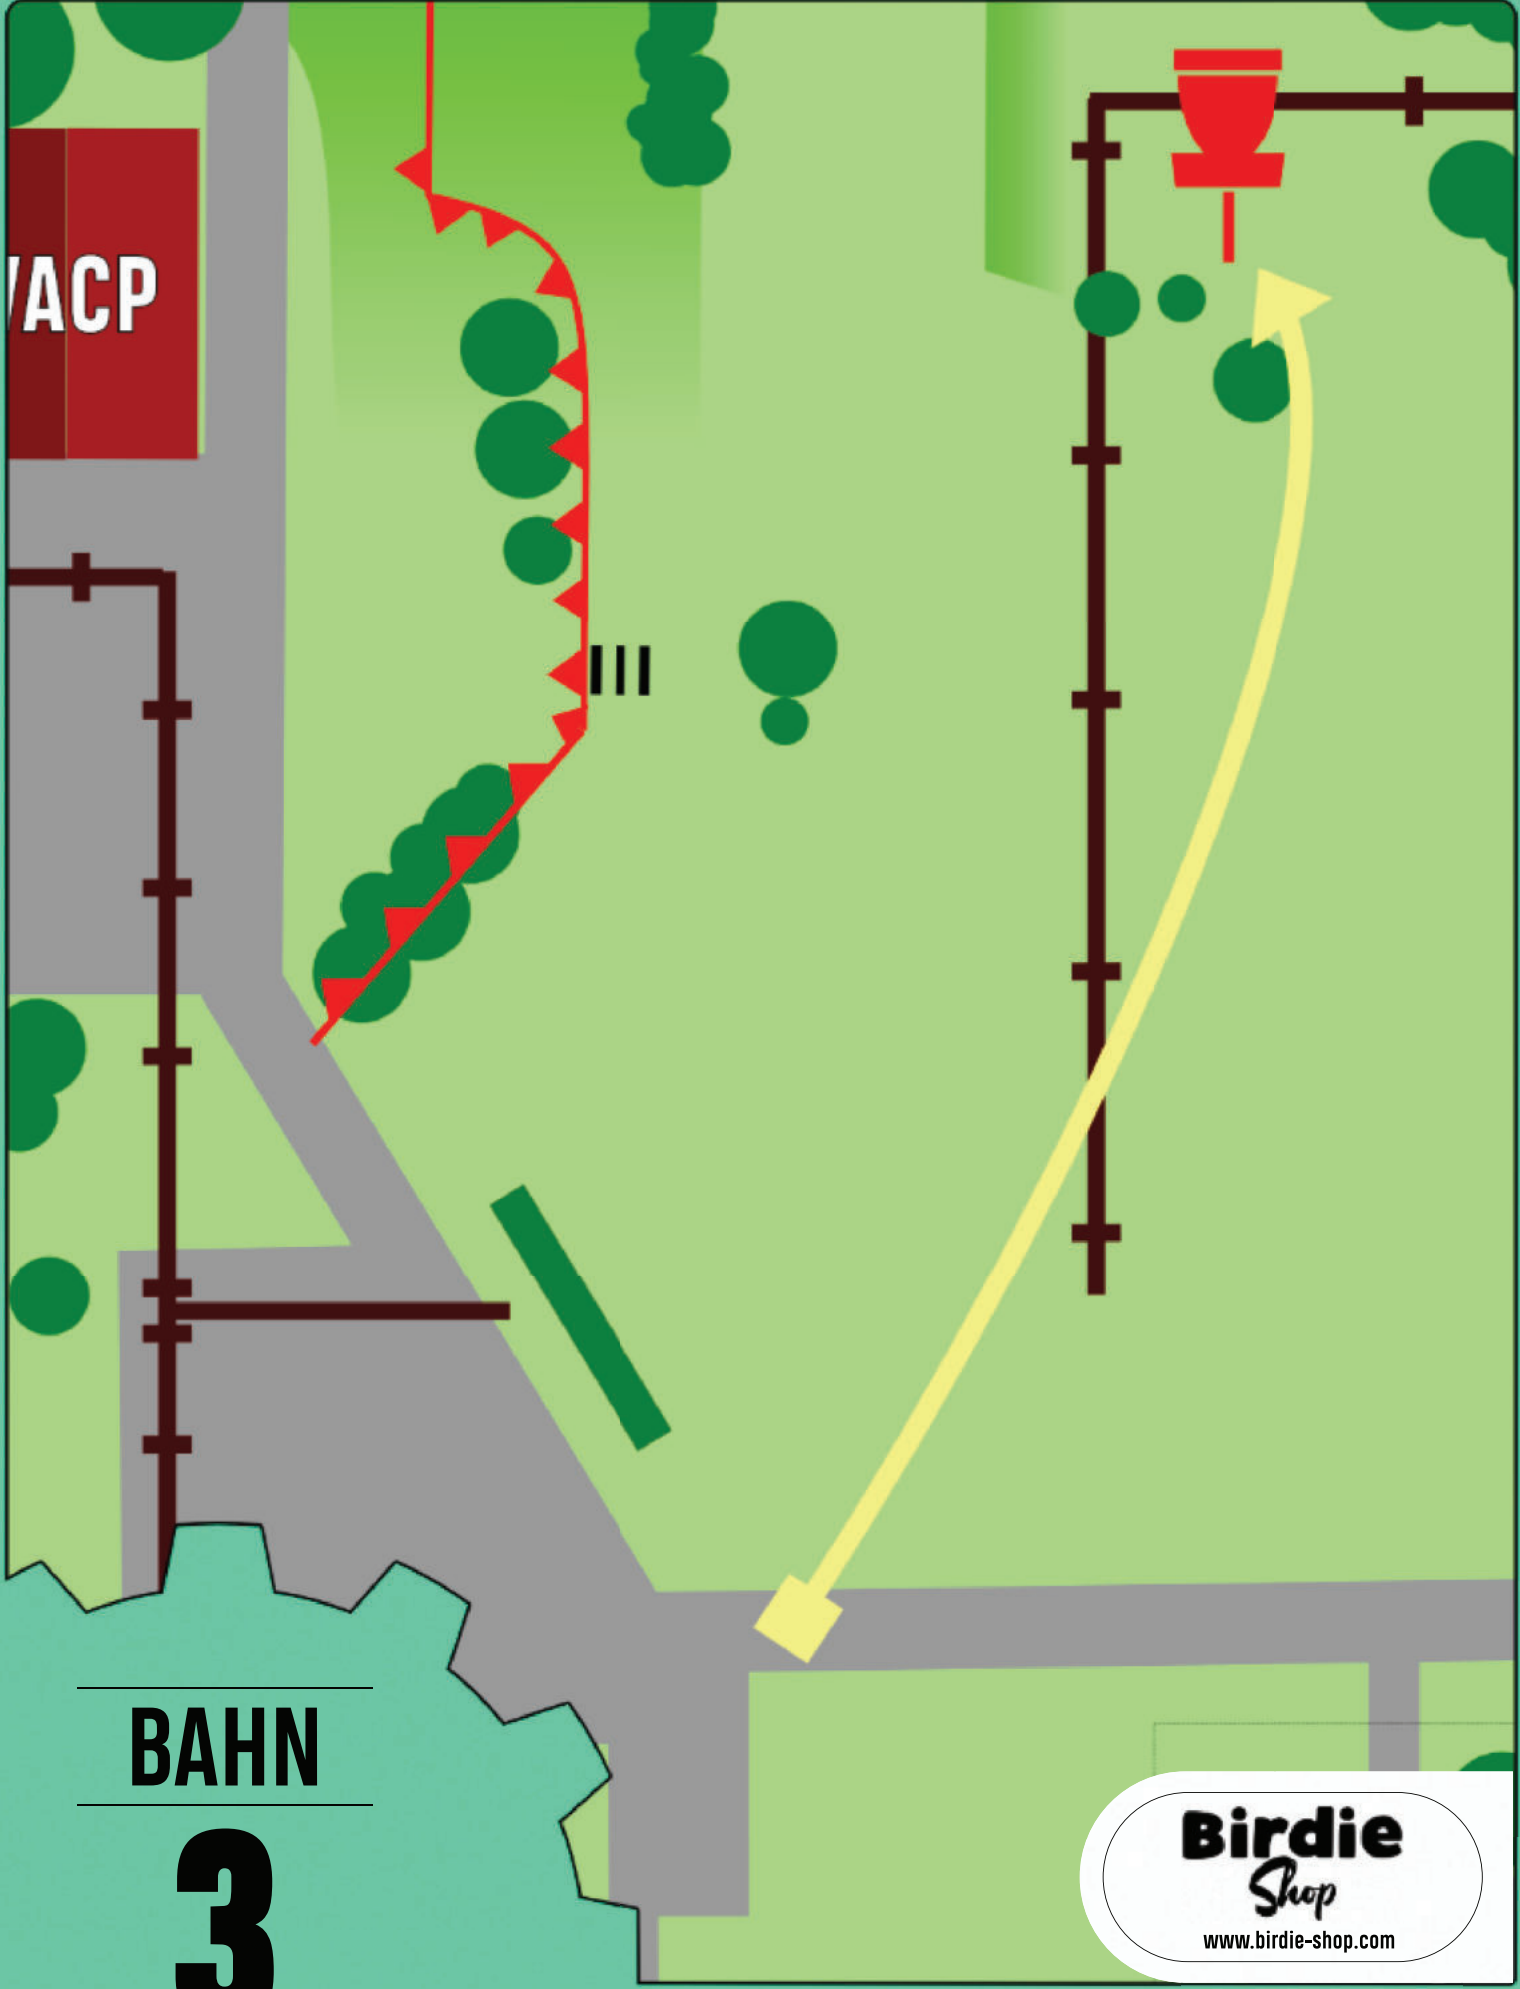

BAHN

1

170m - Par 4

Birdie
Shop
www.birdie-shop.com

Hang rechts OB. Bodendecker links OB.

A diagram of a golf hole layout. A red rectangular box labeled 'VACP' is positioned on the left side of a grey path. A red line with triangular markers starts from the left edge, passes through the 'VACP' box, and curves upwards and to the right towards a red cup icon. A yellow arrow starts from the bottom right and points towards the cup. A brown line with cross-ticks forms a rectangular shape on the left side of the path. Three vertical black lines are located to the right of the red line. The background is green with various tree and bush icons.

VACP

BAHN

2

74m - Par 3

Birdie
Shop
www.birdie-shop.com

Links OB

WACP

BAHN

Asphalt hinter dem Korb ist OB!

BAHN

5

168m - Par 4

Birdie
Shop
www.birdie-shop.com

Asphalt recht ist OB bis zur Absperrung! Zaun links ist OB.
Wasserbecken ist Hazard!

HZ

OB