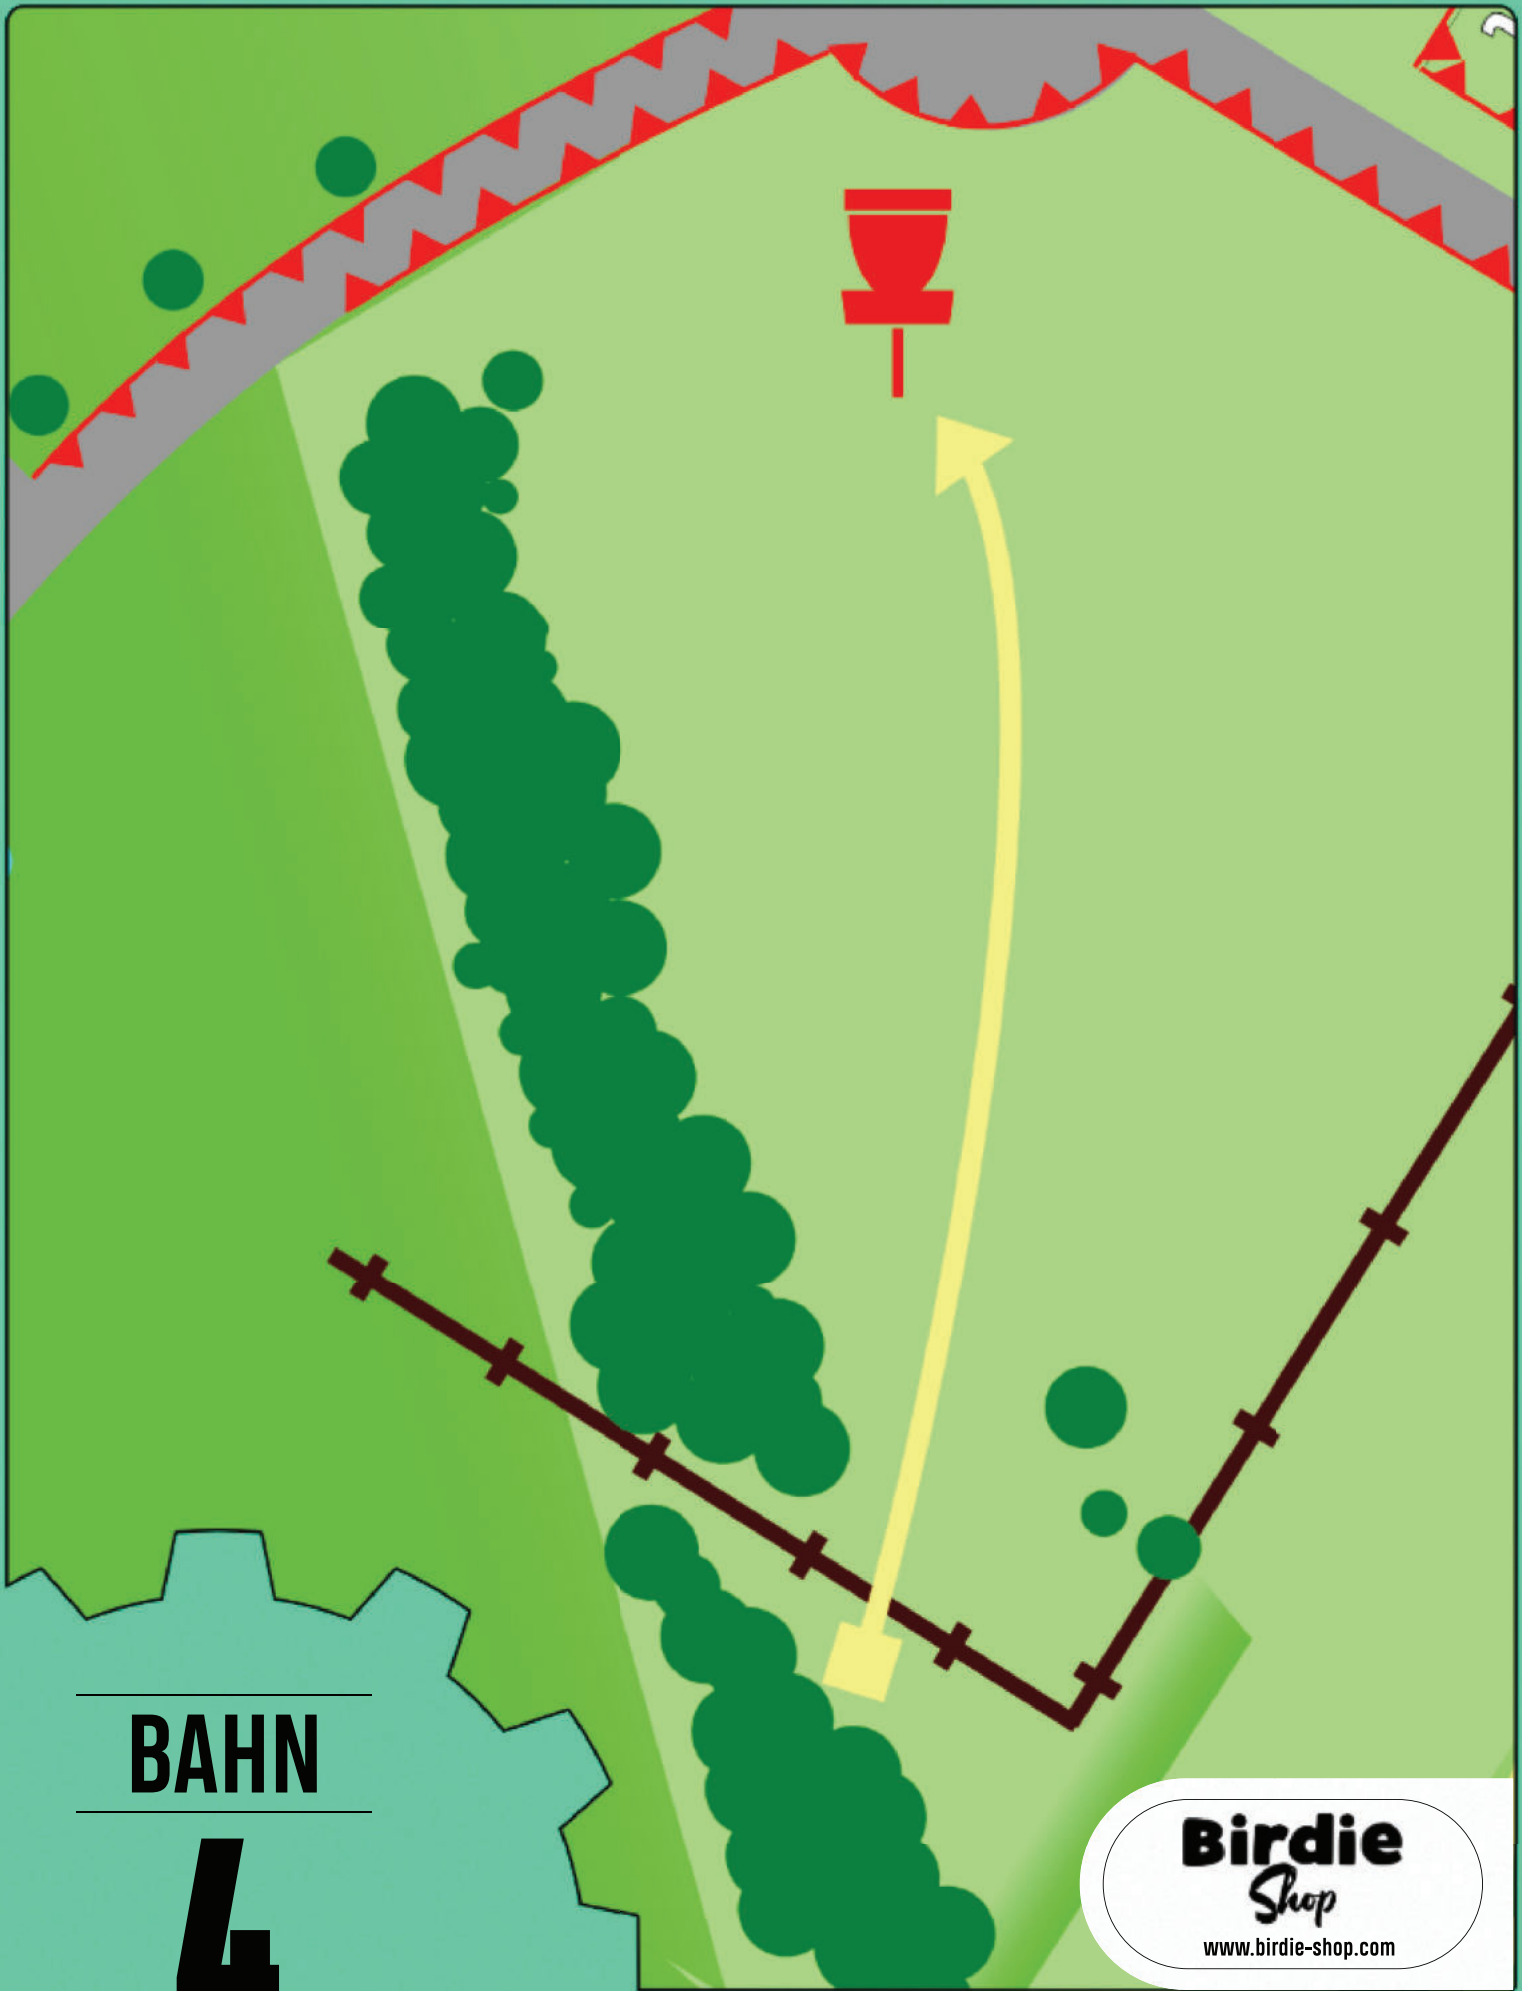

BAHN

4

85m - Par 3

Birdie
Shop
www.birdie-shop.com

Asphalt hinter dem Korb ist OB!