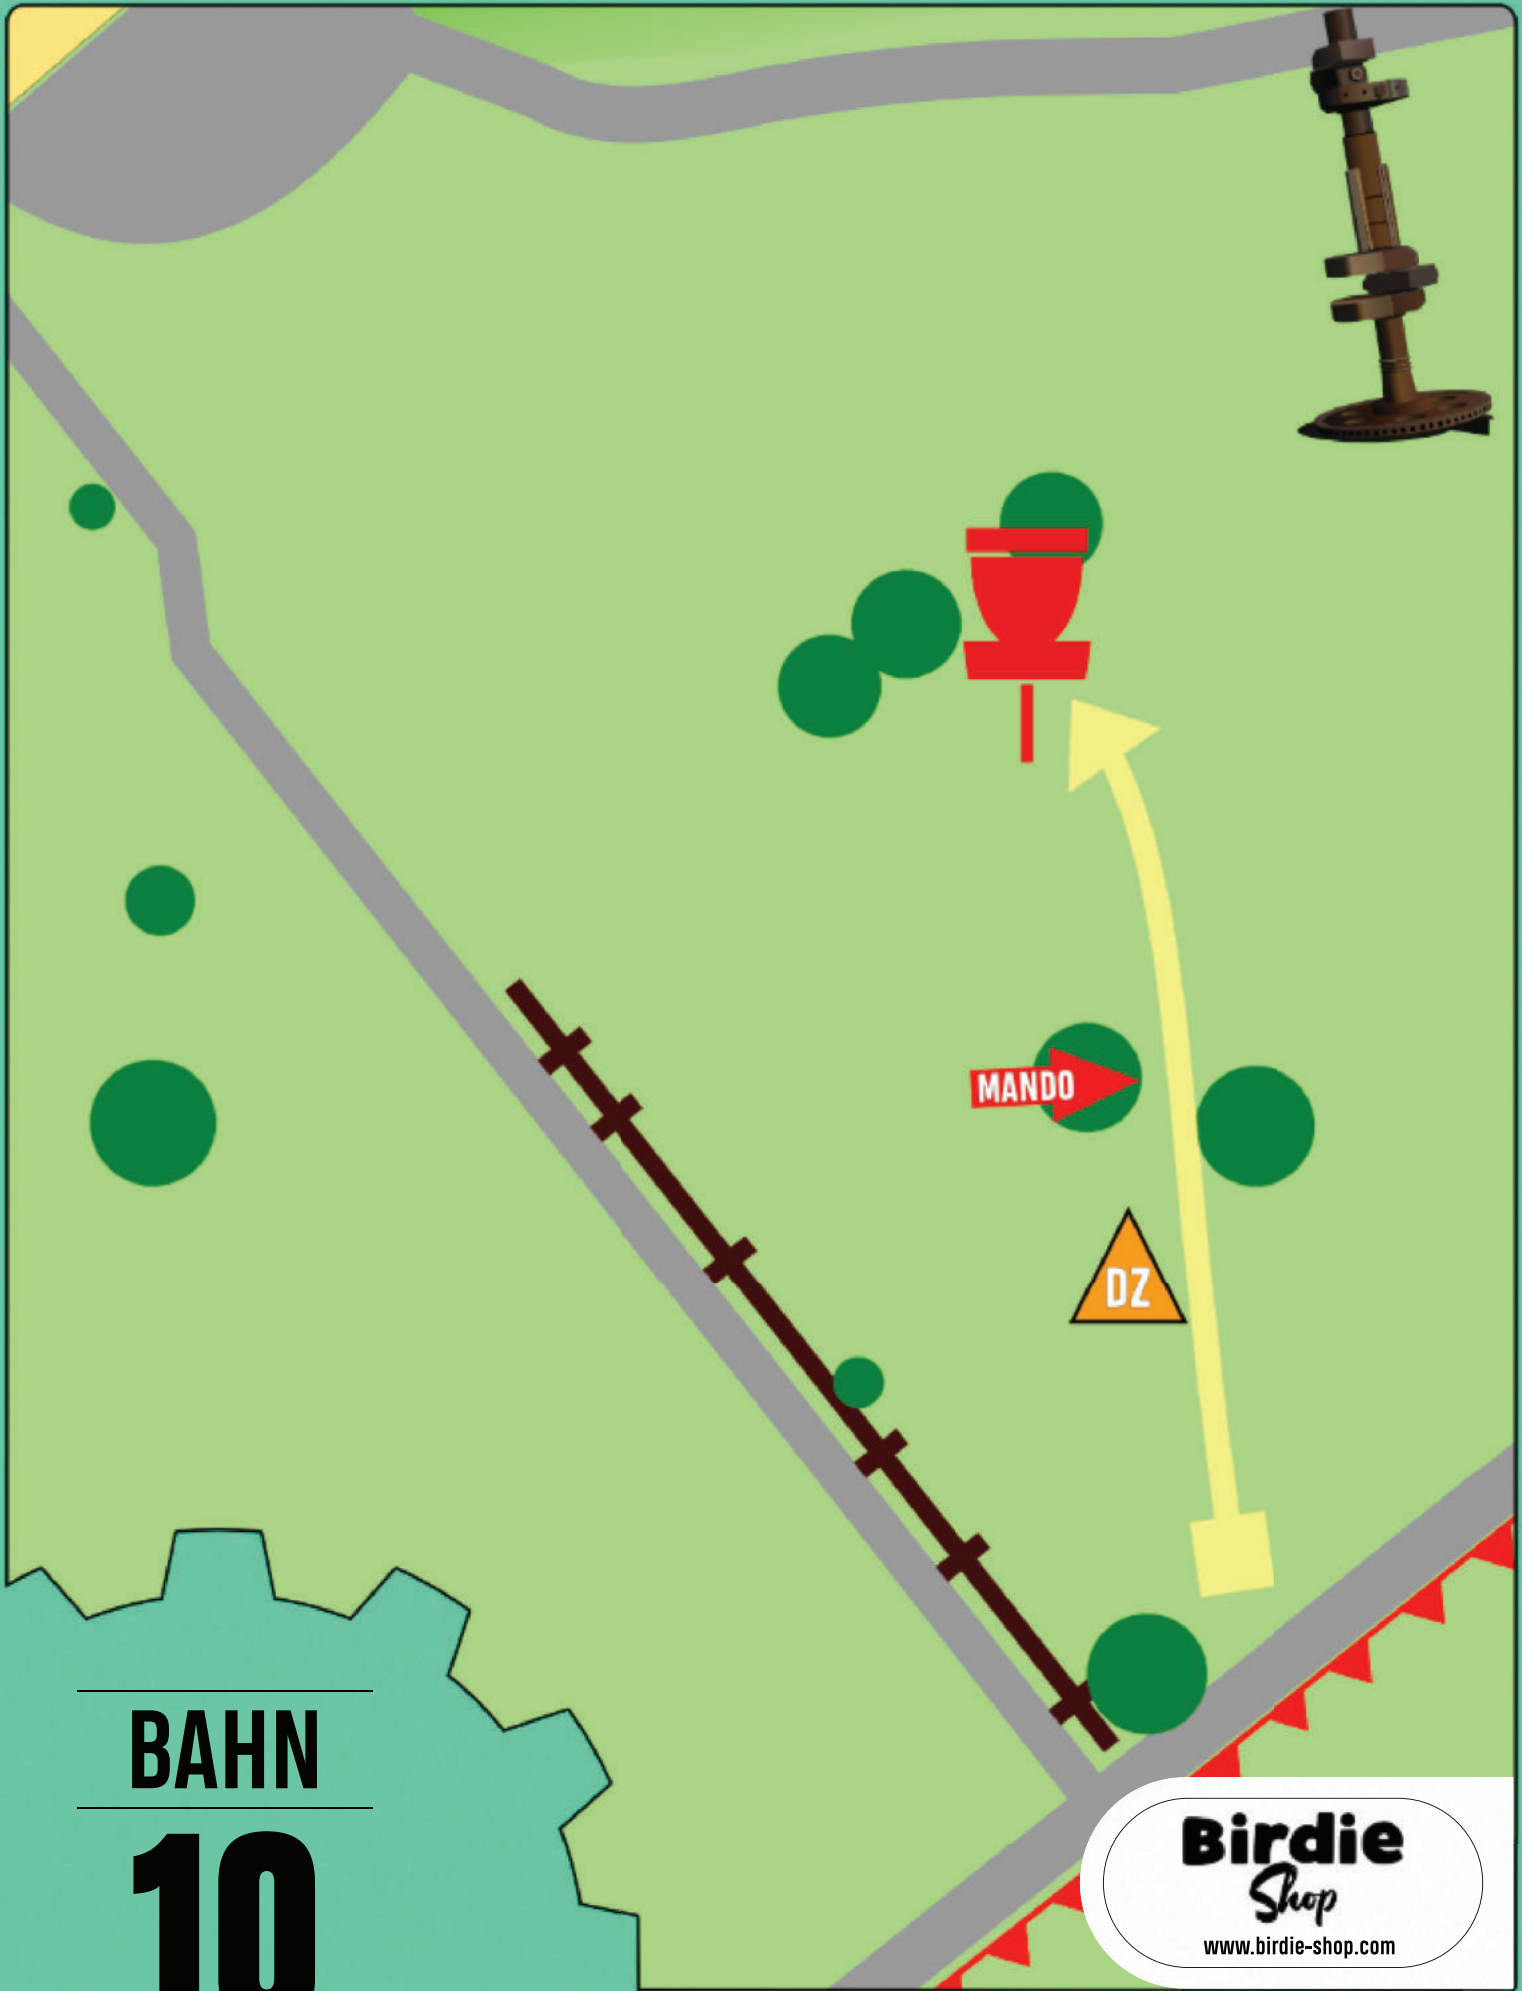

BAHN

1

170m - Par 4

Birdie
Shop
www.birdie-shop.com

Hang rechts OB. Bodendecker links OB.

A diagram of a golf hole layout. A red rectangular box labeled 'VACP' is positioned on the left side of a grey path. A red line with triangular markers starts from the left edge, passes through the 'VACP' box, and curves upwards and to the right towards a red cup icon. A yellow arrow starts from the bottom right and points towards the cup. A brown line with cross-ticks forms a rectangular shape on the left side of the path. Three vertical black lines are located to the right of the red line. The background is green with various tree and bush icons.

BAHN

9

173m - Par 4

Birdie
Shop

www.birdie-shop.com

Hang rechts ab Wegrand ist OB
Plateau und Bereich dahinter ist OB.

BAHN

10

63m - Par 3

Birdie
Shop
www.birdie-shop.com

Mando rechts umspielen. Dropzone ist eingerichtet.

BAHN

11

97m - Par 3

Birdie
Shop
www.birdie-shop.com

Hang hinter dem Korb ist OB ab Wegrand.