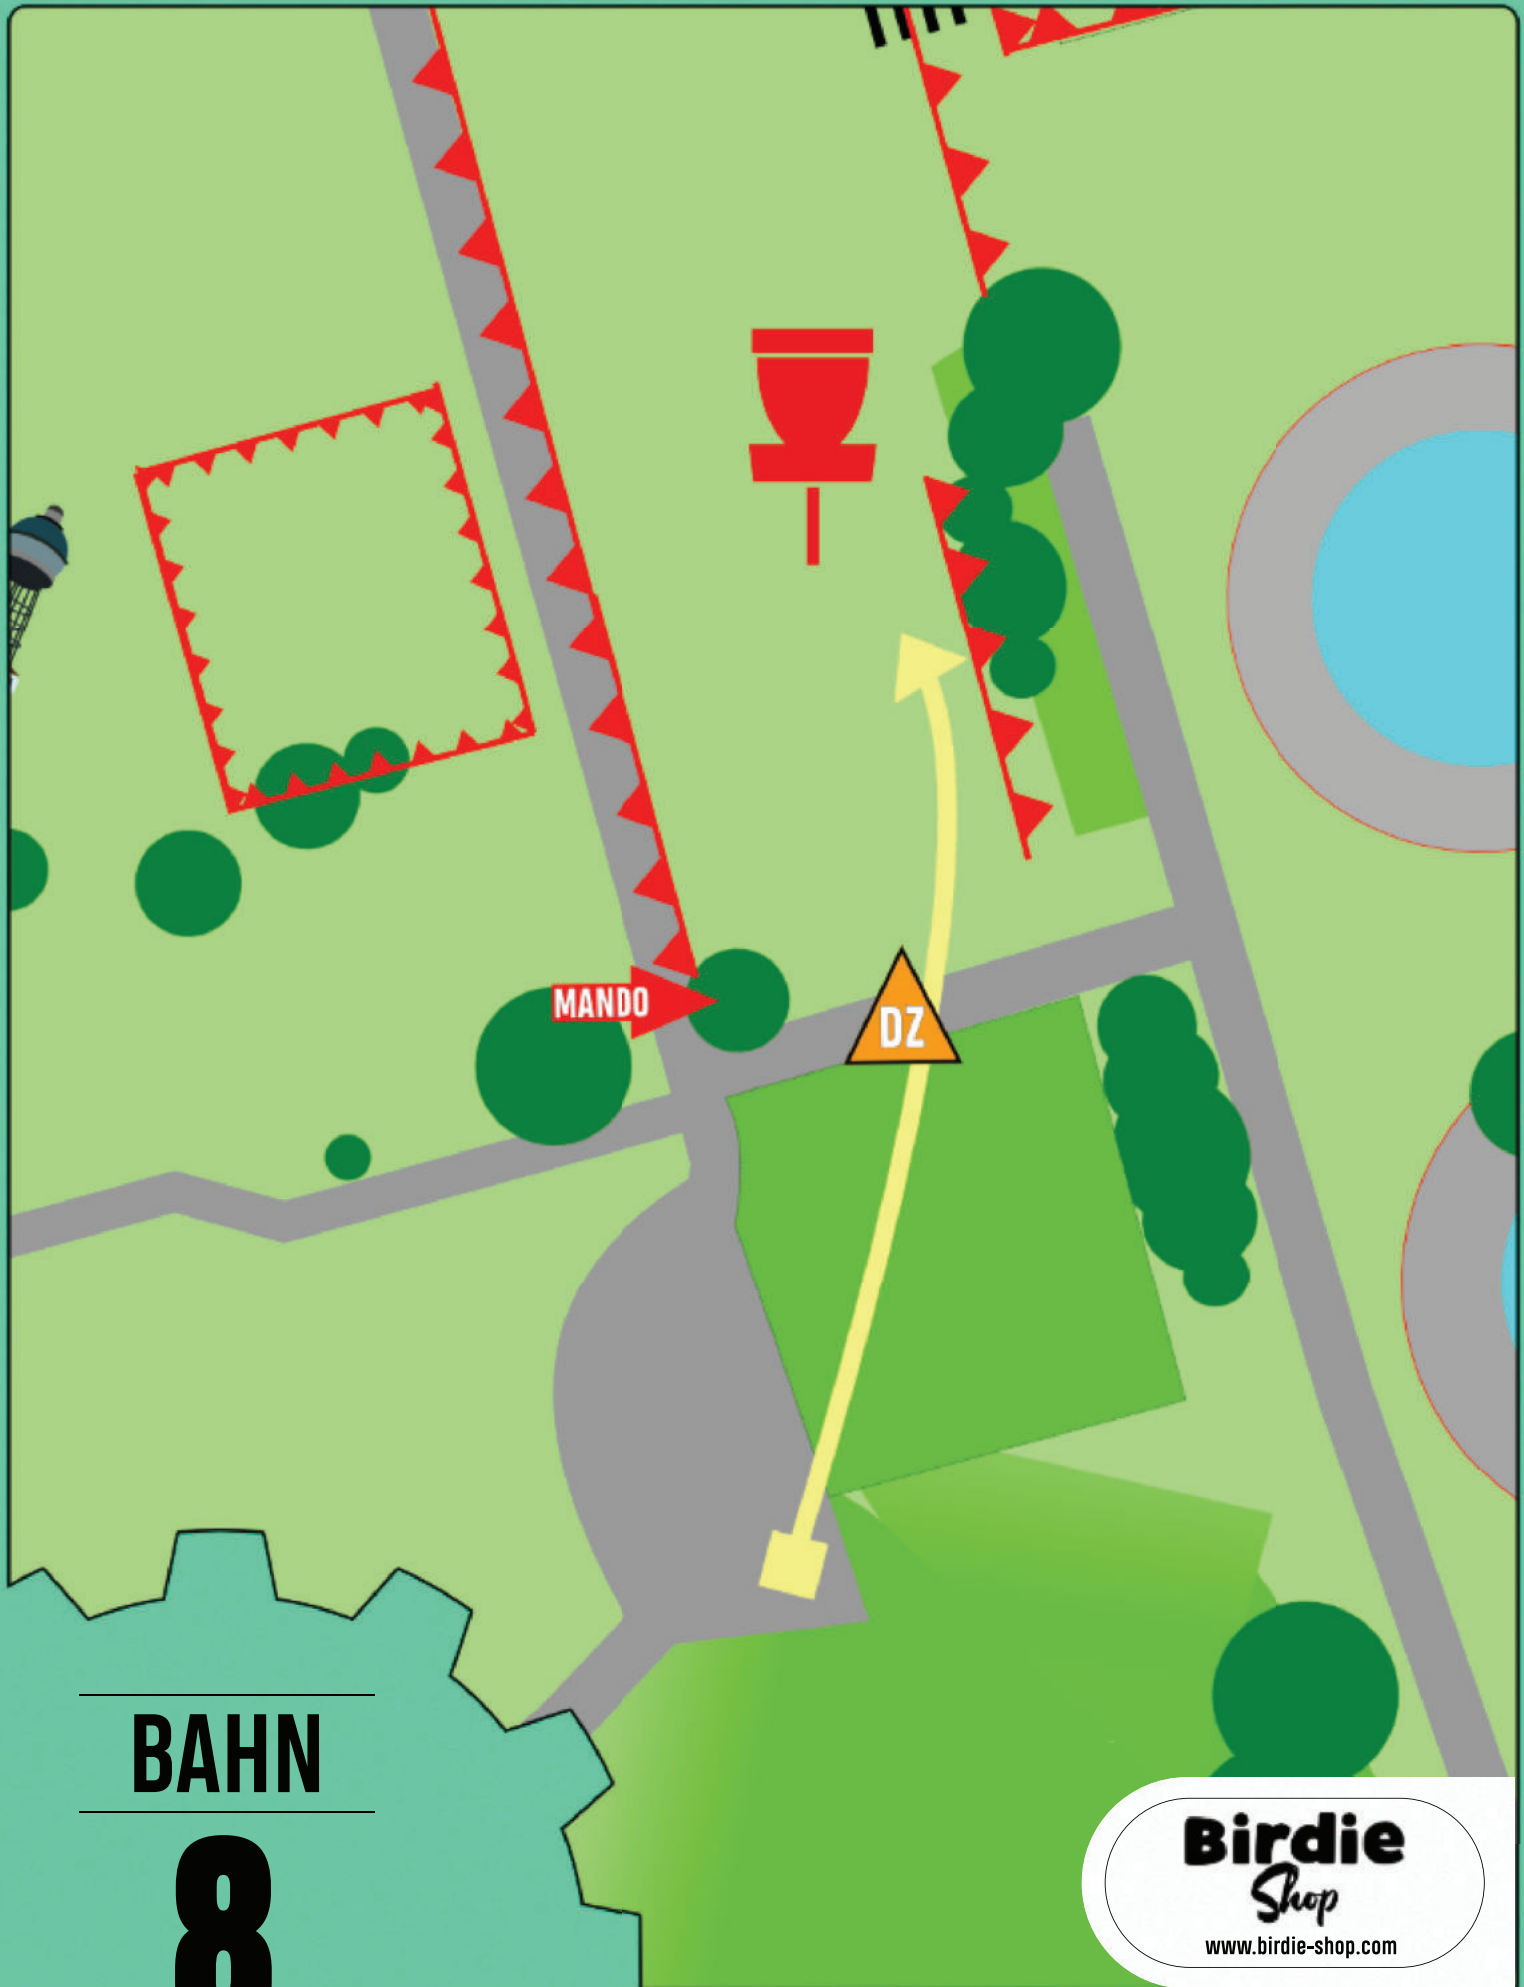

BAHN

8

77m - Par 3

Birdie
Shop
www.birdie-shop.com

Mando rechts umspielen. Dropzone ist eingerichtet.
Weg links ist OB. Zaun rechts ist OB.