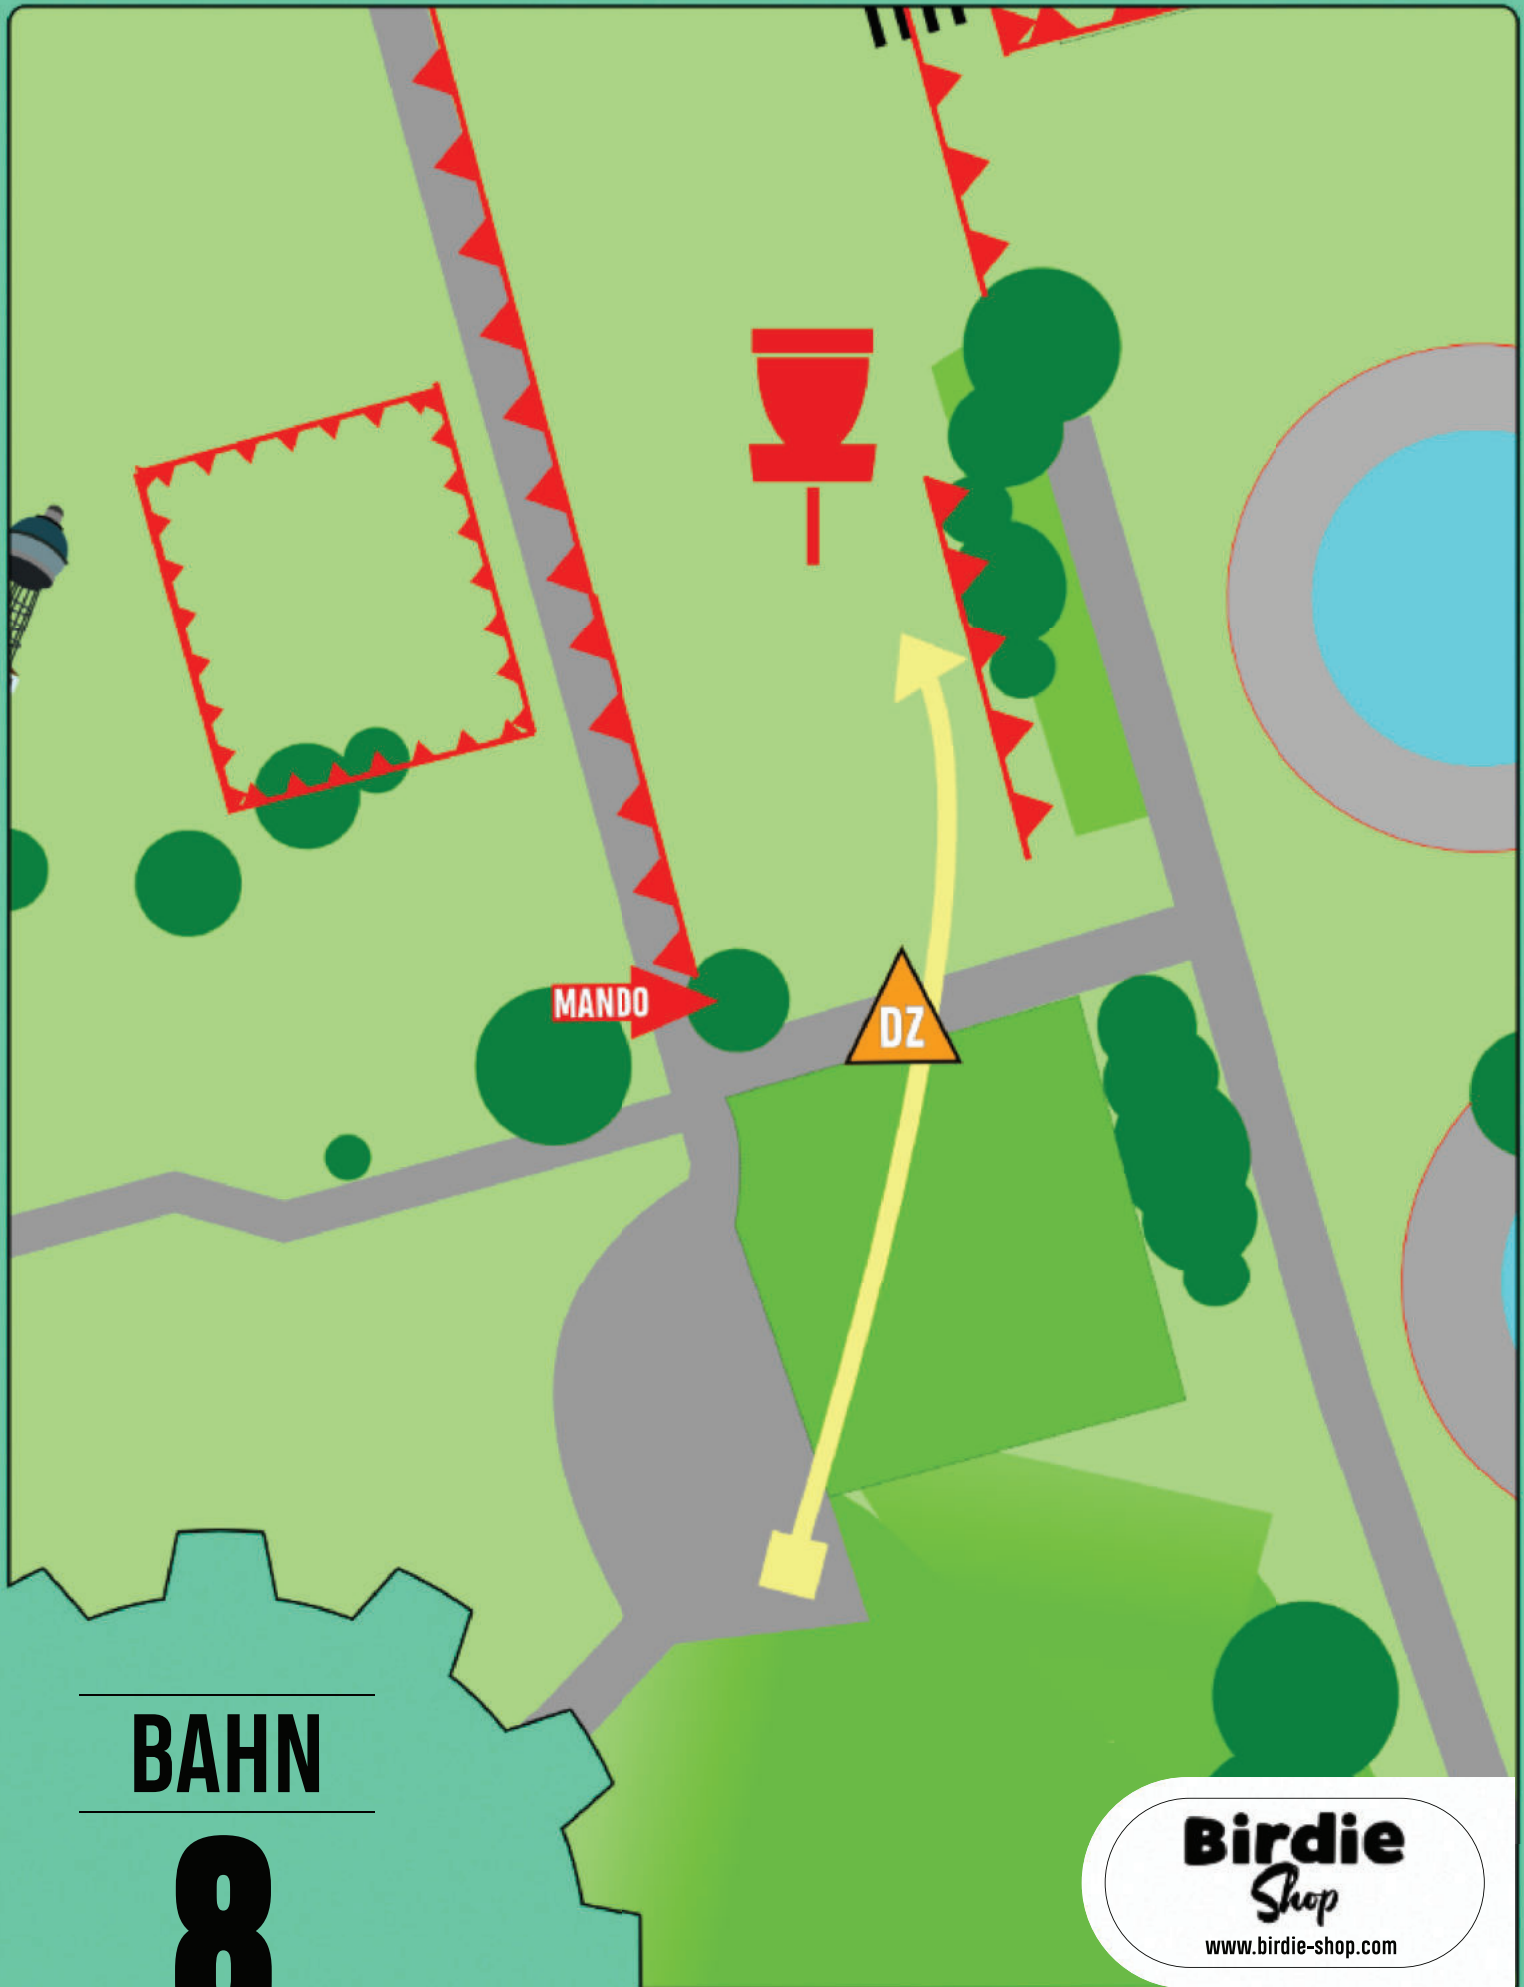

BAHN

8

77m - Par 3

Birdie
Shop

www.birdie-shop.com

Mando rechts umspielen. Dropzone ist eingerichtet.
Weg links ist OB. Zaun rechts ist OB.