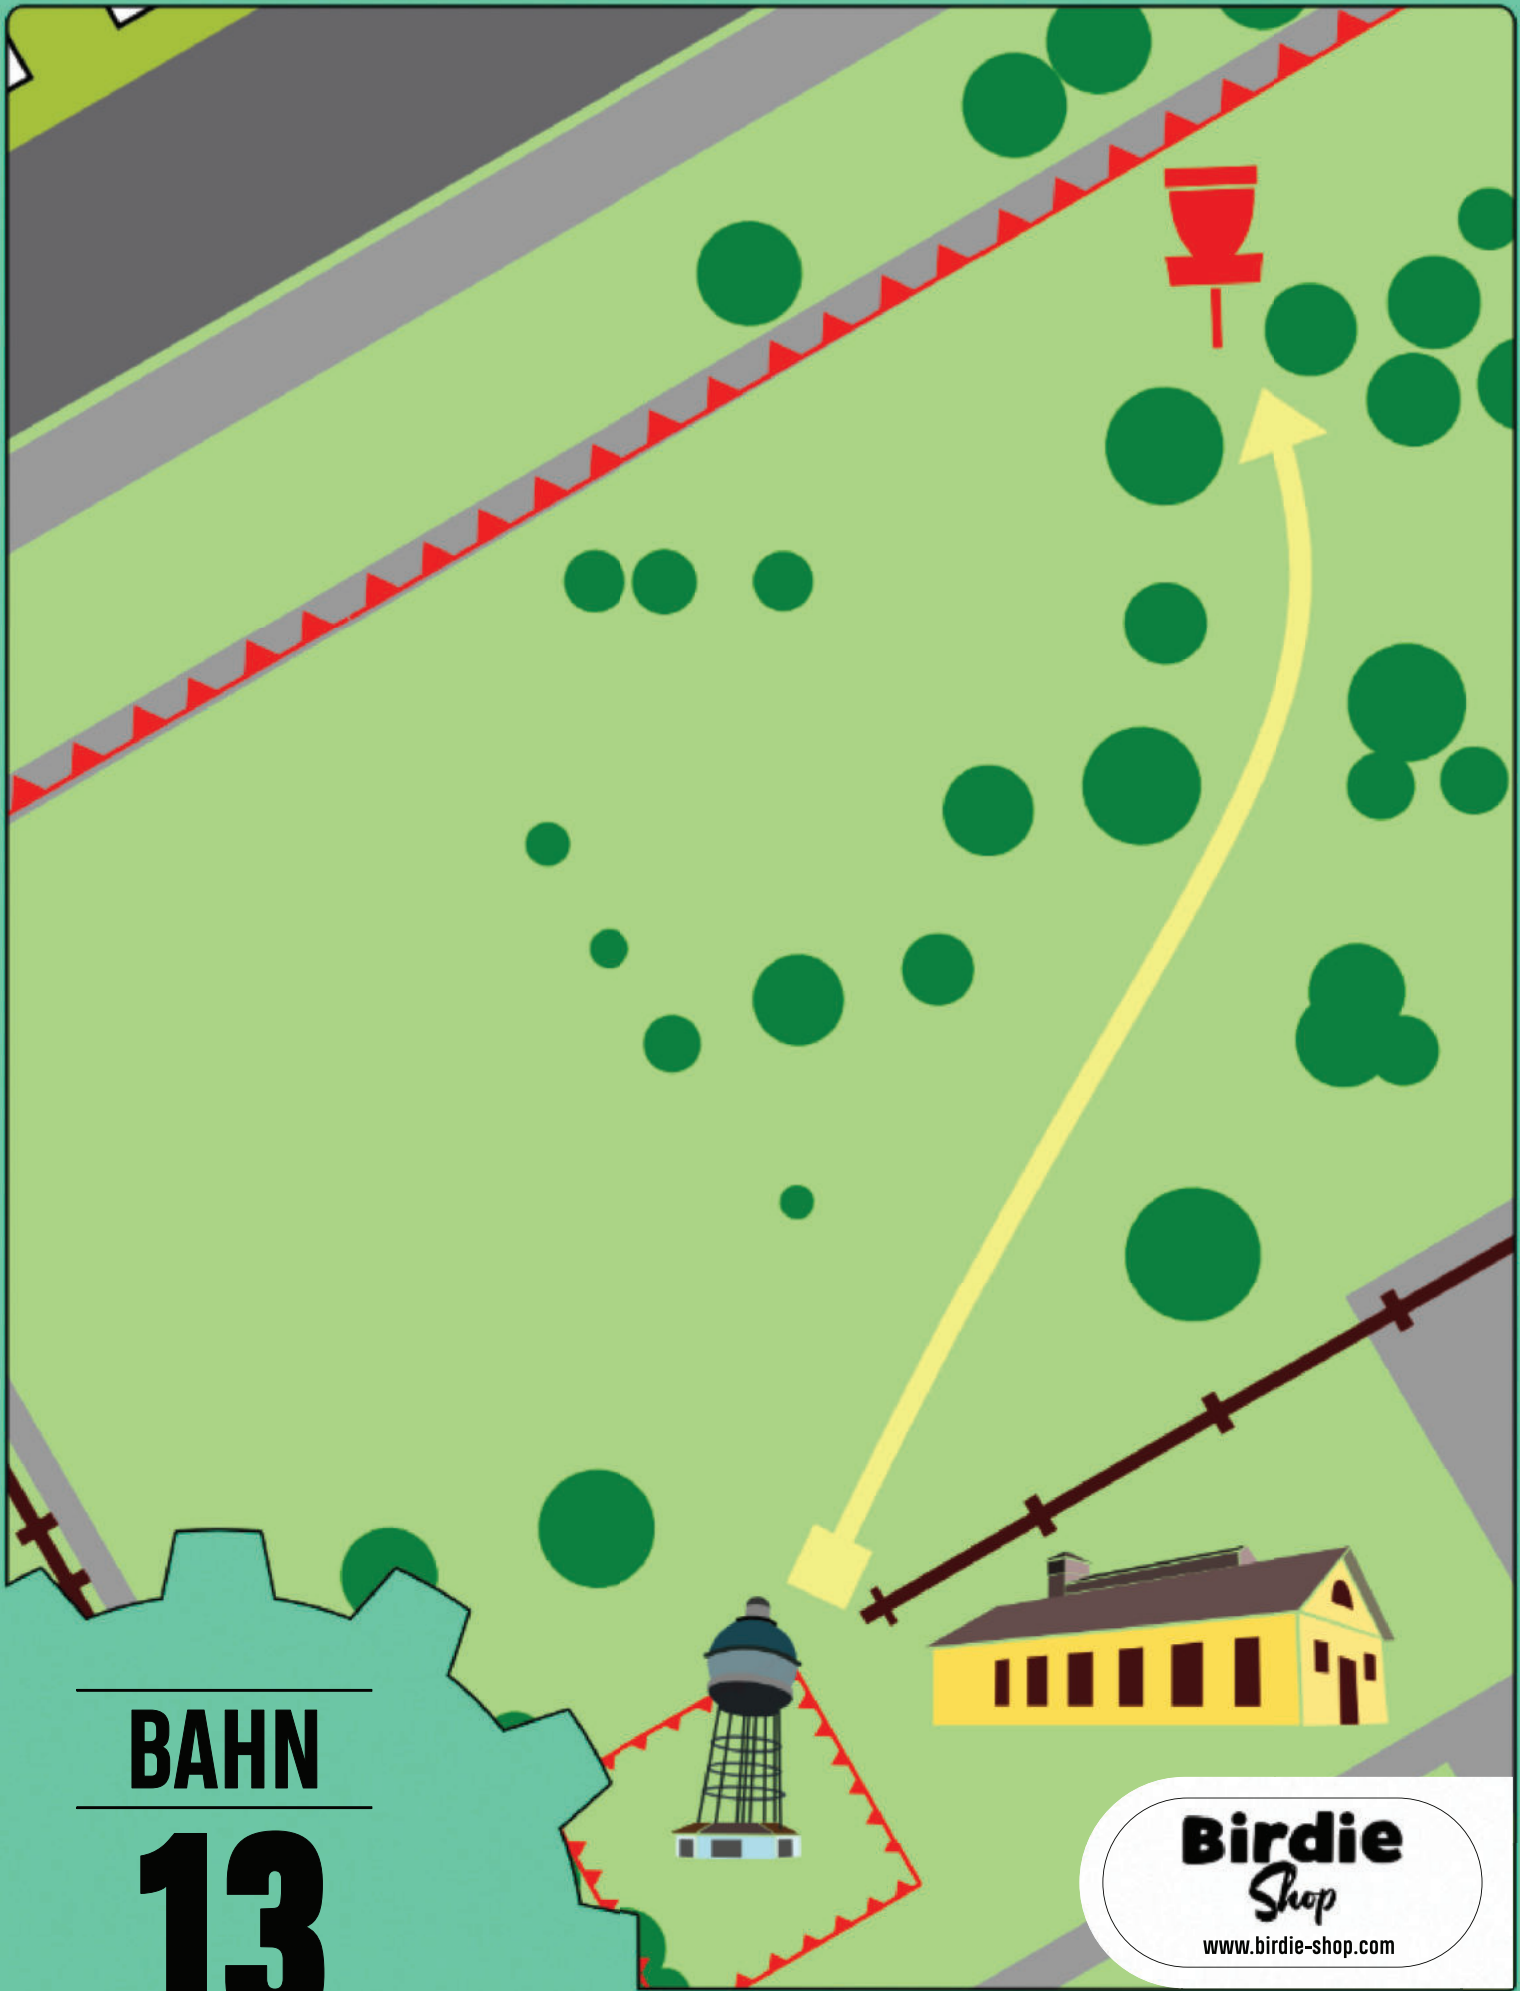

BAHN

1

170m - Par 4

Birdie
Shop
www.birdie-shop.com

Hang rechts OB. Bodendecker links OB.

A diagram of a golf hole layout. A red rectangular box labeled 'VACP' is positioned on the left side of a grey path. A red line with triangular markers starts from the left edge of the 'VACP' box, curves around a large tree trunk, and ends at a red cup icon. A yellow arrow starts from the bottom of the path and points towards the cup. A brown line with cross-ticks forms a rectangular shape on the left side of the path. A green diagonal bar is located at the bottom right of the path. The background is light green with various green circular shapes representing trees and bushes. A large teal gear shape is in the bottom left corner.

Birdie
Shop
www.birdie-shop.com

Asphalt hinter dem Korb ist OB!

BAHN

5

168m - Par 4

Birdie
Shop
www.birdie-shop.com

Asphalt recht ist OB bis zur Absperrung! Zaun links ist OB.
Wasserbecken ist Hazard!

HZ

97m - Par 3

Birdie
Shop
www.birdie-shop.com

Hang hinter dem Korb ist OB ab Wegrand.

BAHN

12

100m - Par 3

Birdie
Shop

www.birdie-shop.com

Der eingezäunte Bereich um den Wasserturm ist OB.

BAHN

13

105m - Par 3

Birdie
Shop

www.birdie-shop.com

Der Hang hinter dem Korb ist OB.