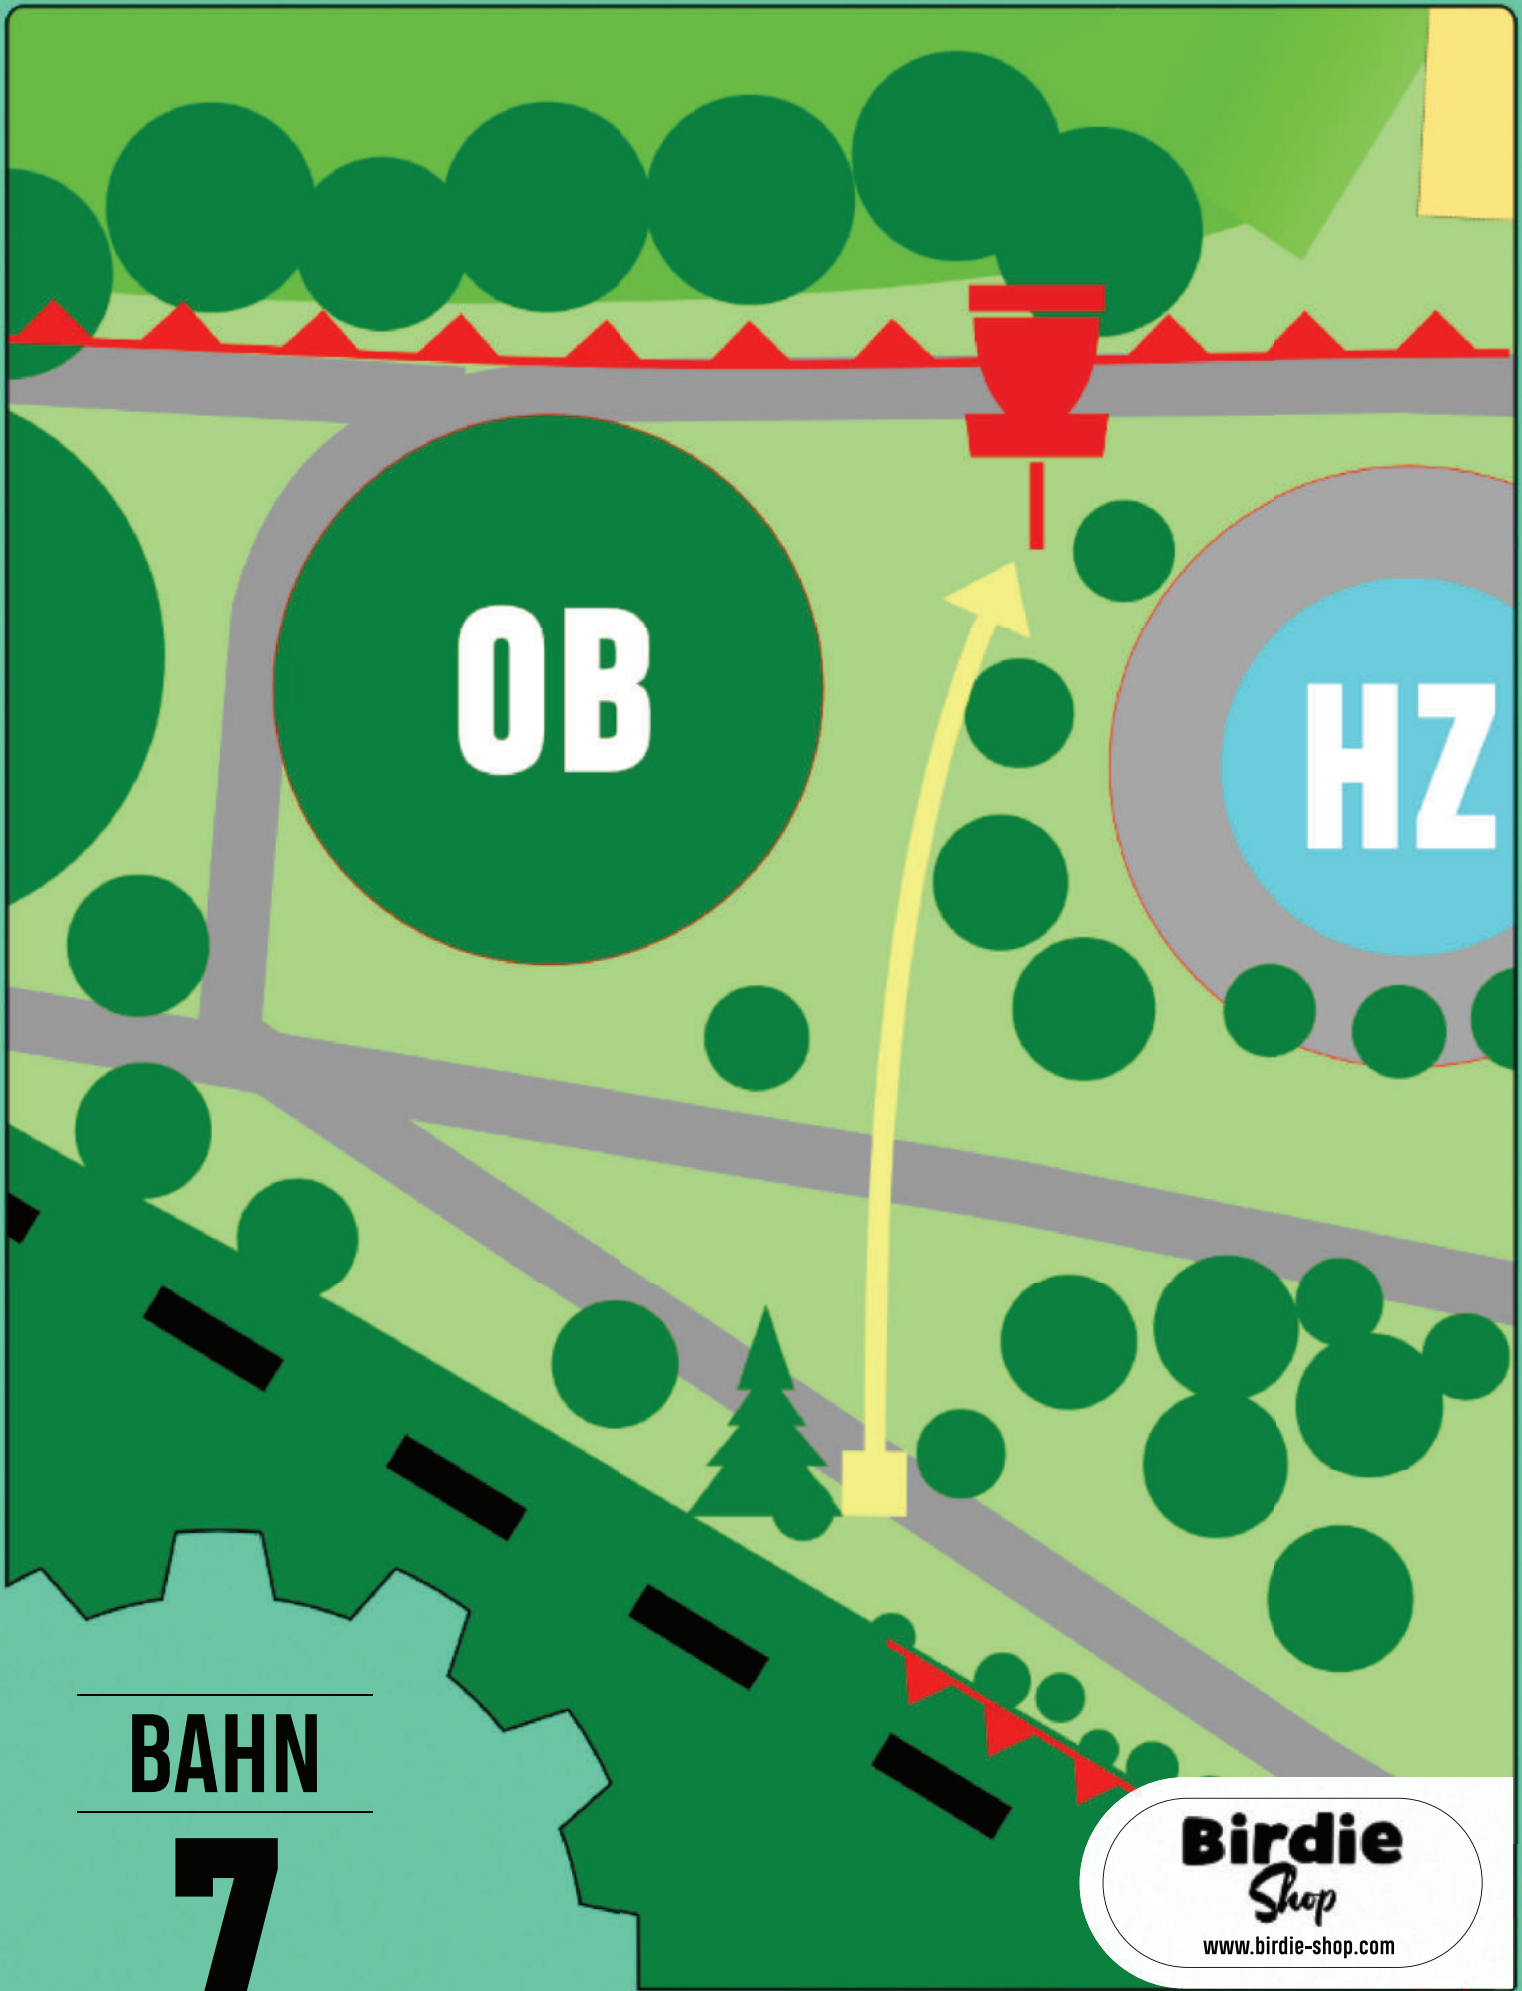

BAHN

1

170m - Par 4

Birdie
Shop
www.birdie-shop.com

Hang rechts OB. Bodendecker links OB.

A diagram of a golf hole layout. A red rectangular box labeled 'VACP' is positioned on the left side of a grey path. A red line with triangular markers starts from the left edge of the 'VACP' box, curves around a large tree trunk, and ends at a red cup icon. A yellow arrow starts from the bottom of the path and points towards the cup. A brown line with cross-ticks forms a rectangular shape on the left side of the path. A green diagonal bar is located at the bottom right of the path. The background is light green with various green circular shapes representing trees and bushes. A large teal gear shape is in the bottom left corner.

Birdie
Shop
www.birdie-shop.com

Asphalt hinter dem Korb ist OB!

BAHN

5

168m - Par 4

Birdie
Shop
www.birdie-shop.com

Asphalt recht ist OB bis zur Absperrung! Zaun links ist OB.
Wasserbecken ist Hazard!

HZ

OB

BAHN

6

91m - Par 3

Birdie
Shop
www.birdie-shop.com

Asphalt rechts ist OB. Zaun links ist OB.

BAHN

7