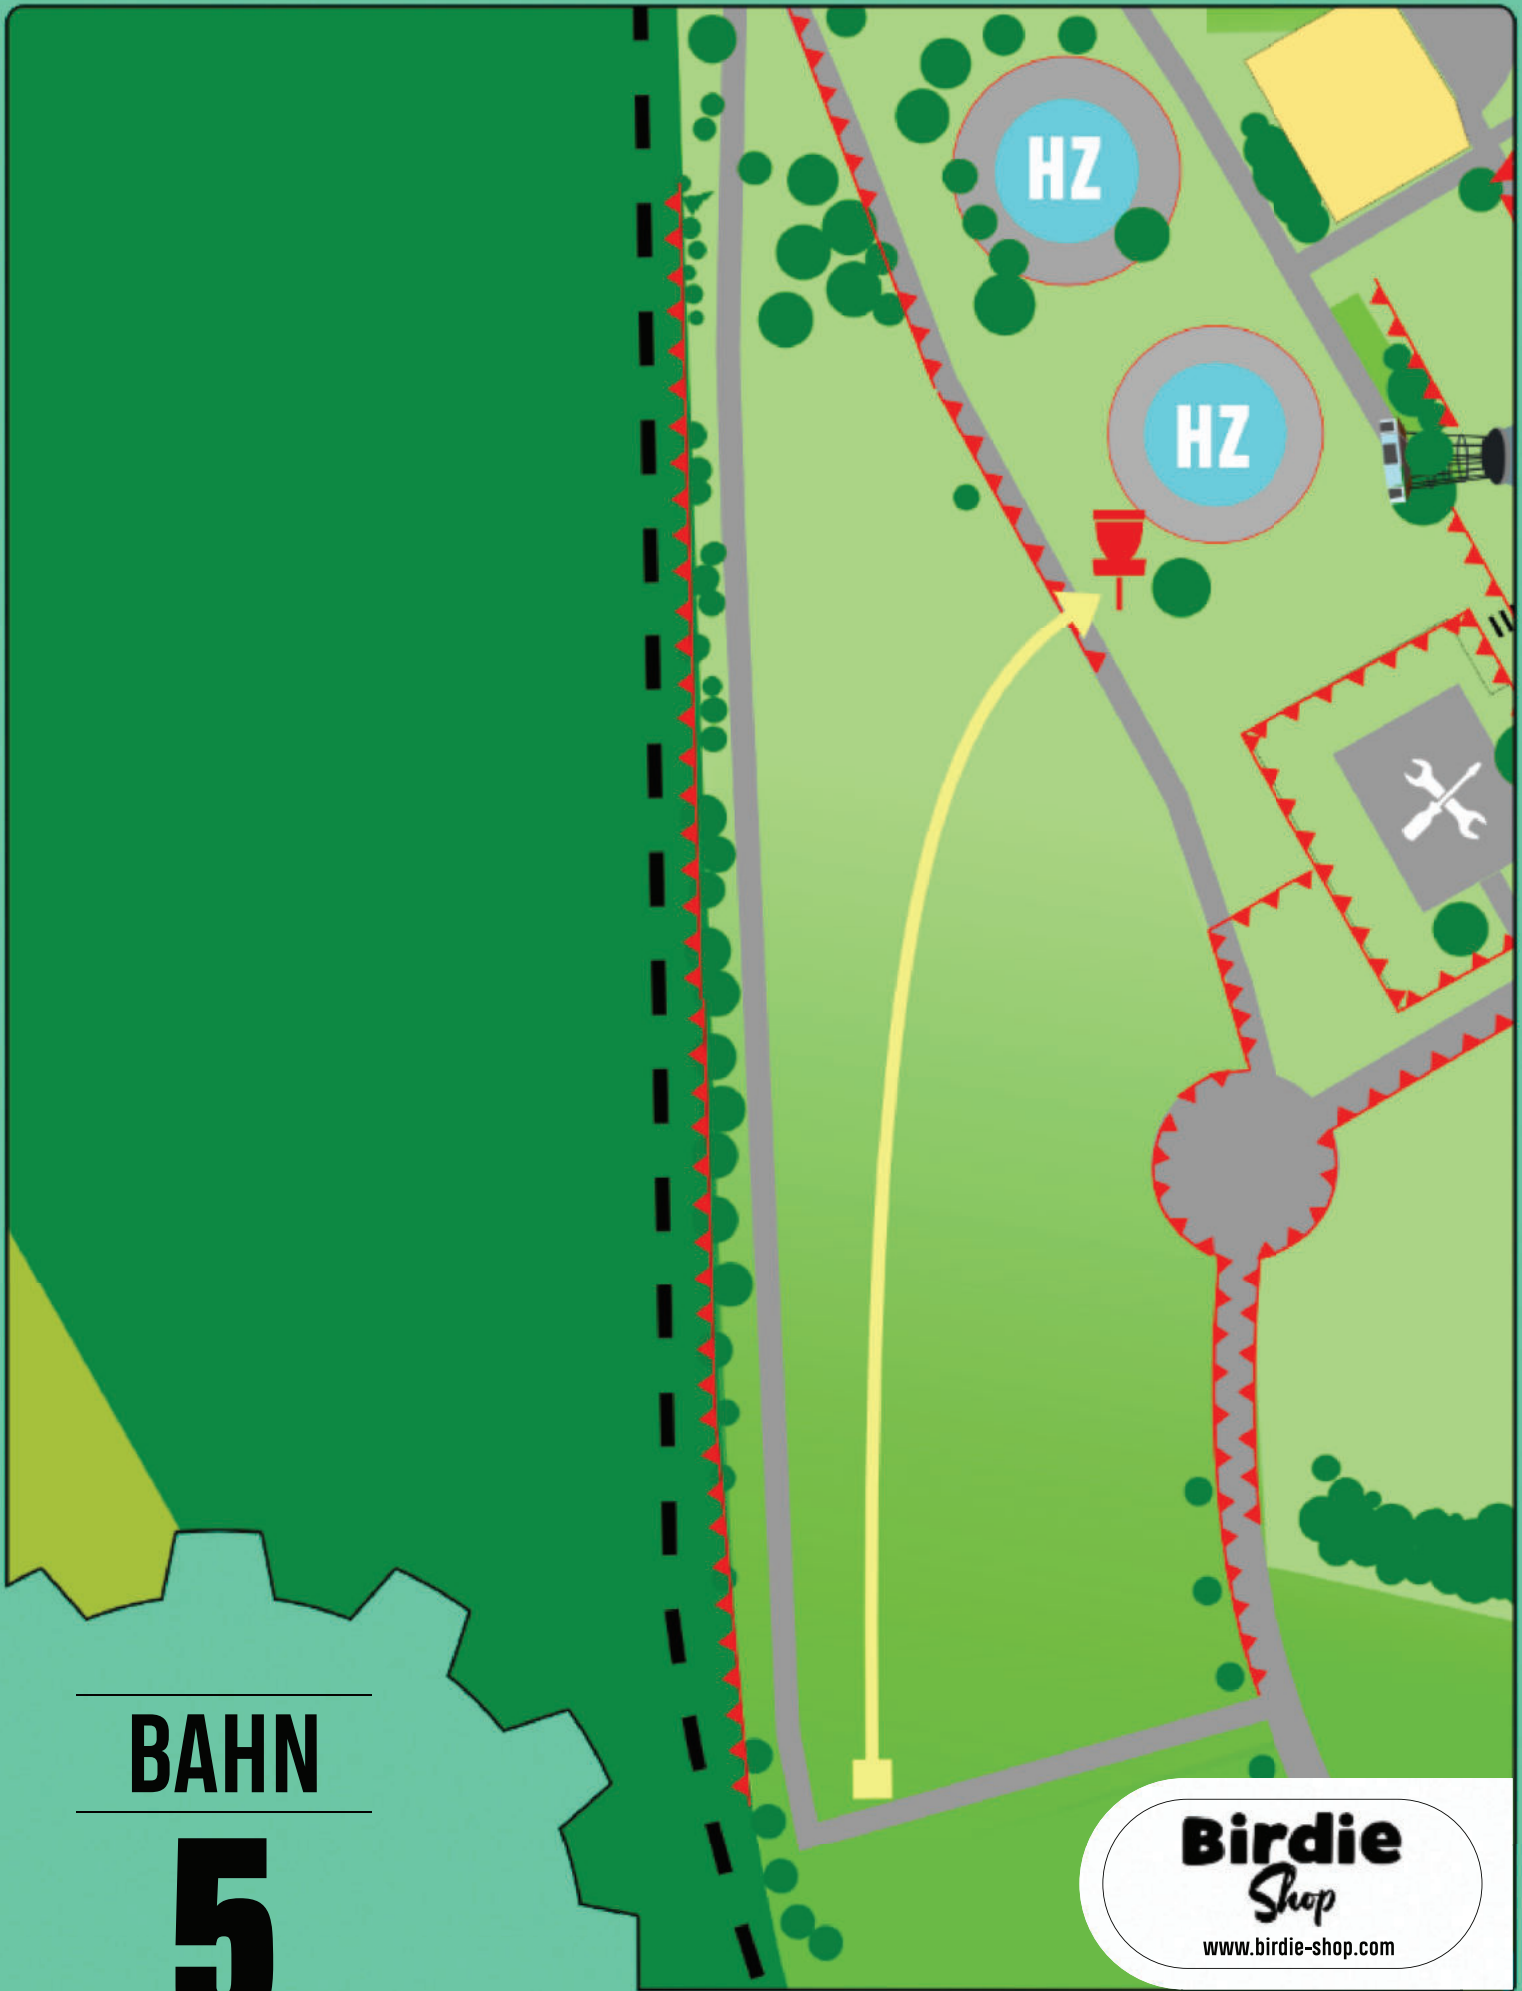

BAHN

1

170m - Par 4

Birdie
Shop
www.birdie-shop.com

Hang rechts OB. Bodendecker links OB.

A diagram of a golf hole layout. A red rectangular box labeled 'VACP' is positioned on the left side of a grey path. A red line with triangular markers starts from the left edge of the 'VACP' box, curves around a large tree trunk, and ends at a red cup icon. A yellow arrow starts from the bottom of the path and points towards the cup. A brown line with cross-ticks forms a rectangular shape on the left side of the path. A green diagonal bar is located at the bottom right of the path. The background is light green with various green circular shapes representing trees and bushes. A large teal gear shape is in the bottom left corner.

VACP

BAHN

2

74m - Par 3

Birdie
Shop
www.birdie-shop.com

Links OB

WACP

BAHN

Birdie
Shop
www.birdie-shop.com

Asphalt hinter dem Korb ist OB!

BAHN

5

168m - Par 4

Birdie
Shop
www.birdie-shop.com

Asphalt recht ist OB bis zur Absperrung! Zaun links ist OB.
Wasserbecken ist Hazard!

HZ

OB

BAHN

6

91m - Par 3

Birdie
Shop
www.birdie-shop.com

Asphalt rechts ist OB. Zaun links ist OB.

BAHN

7