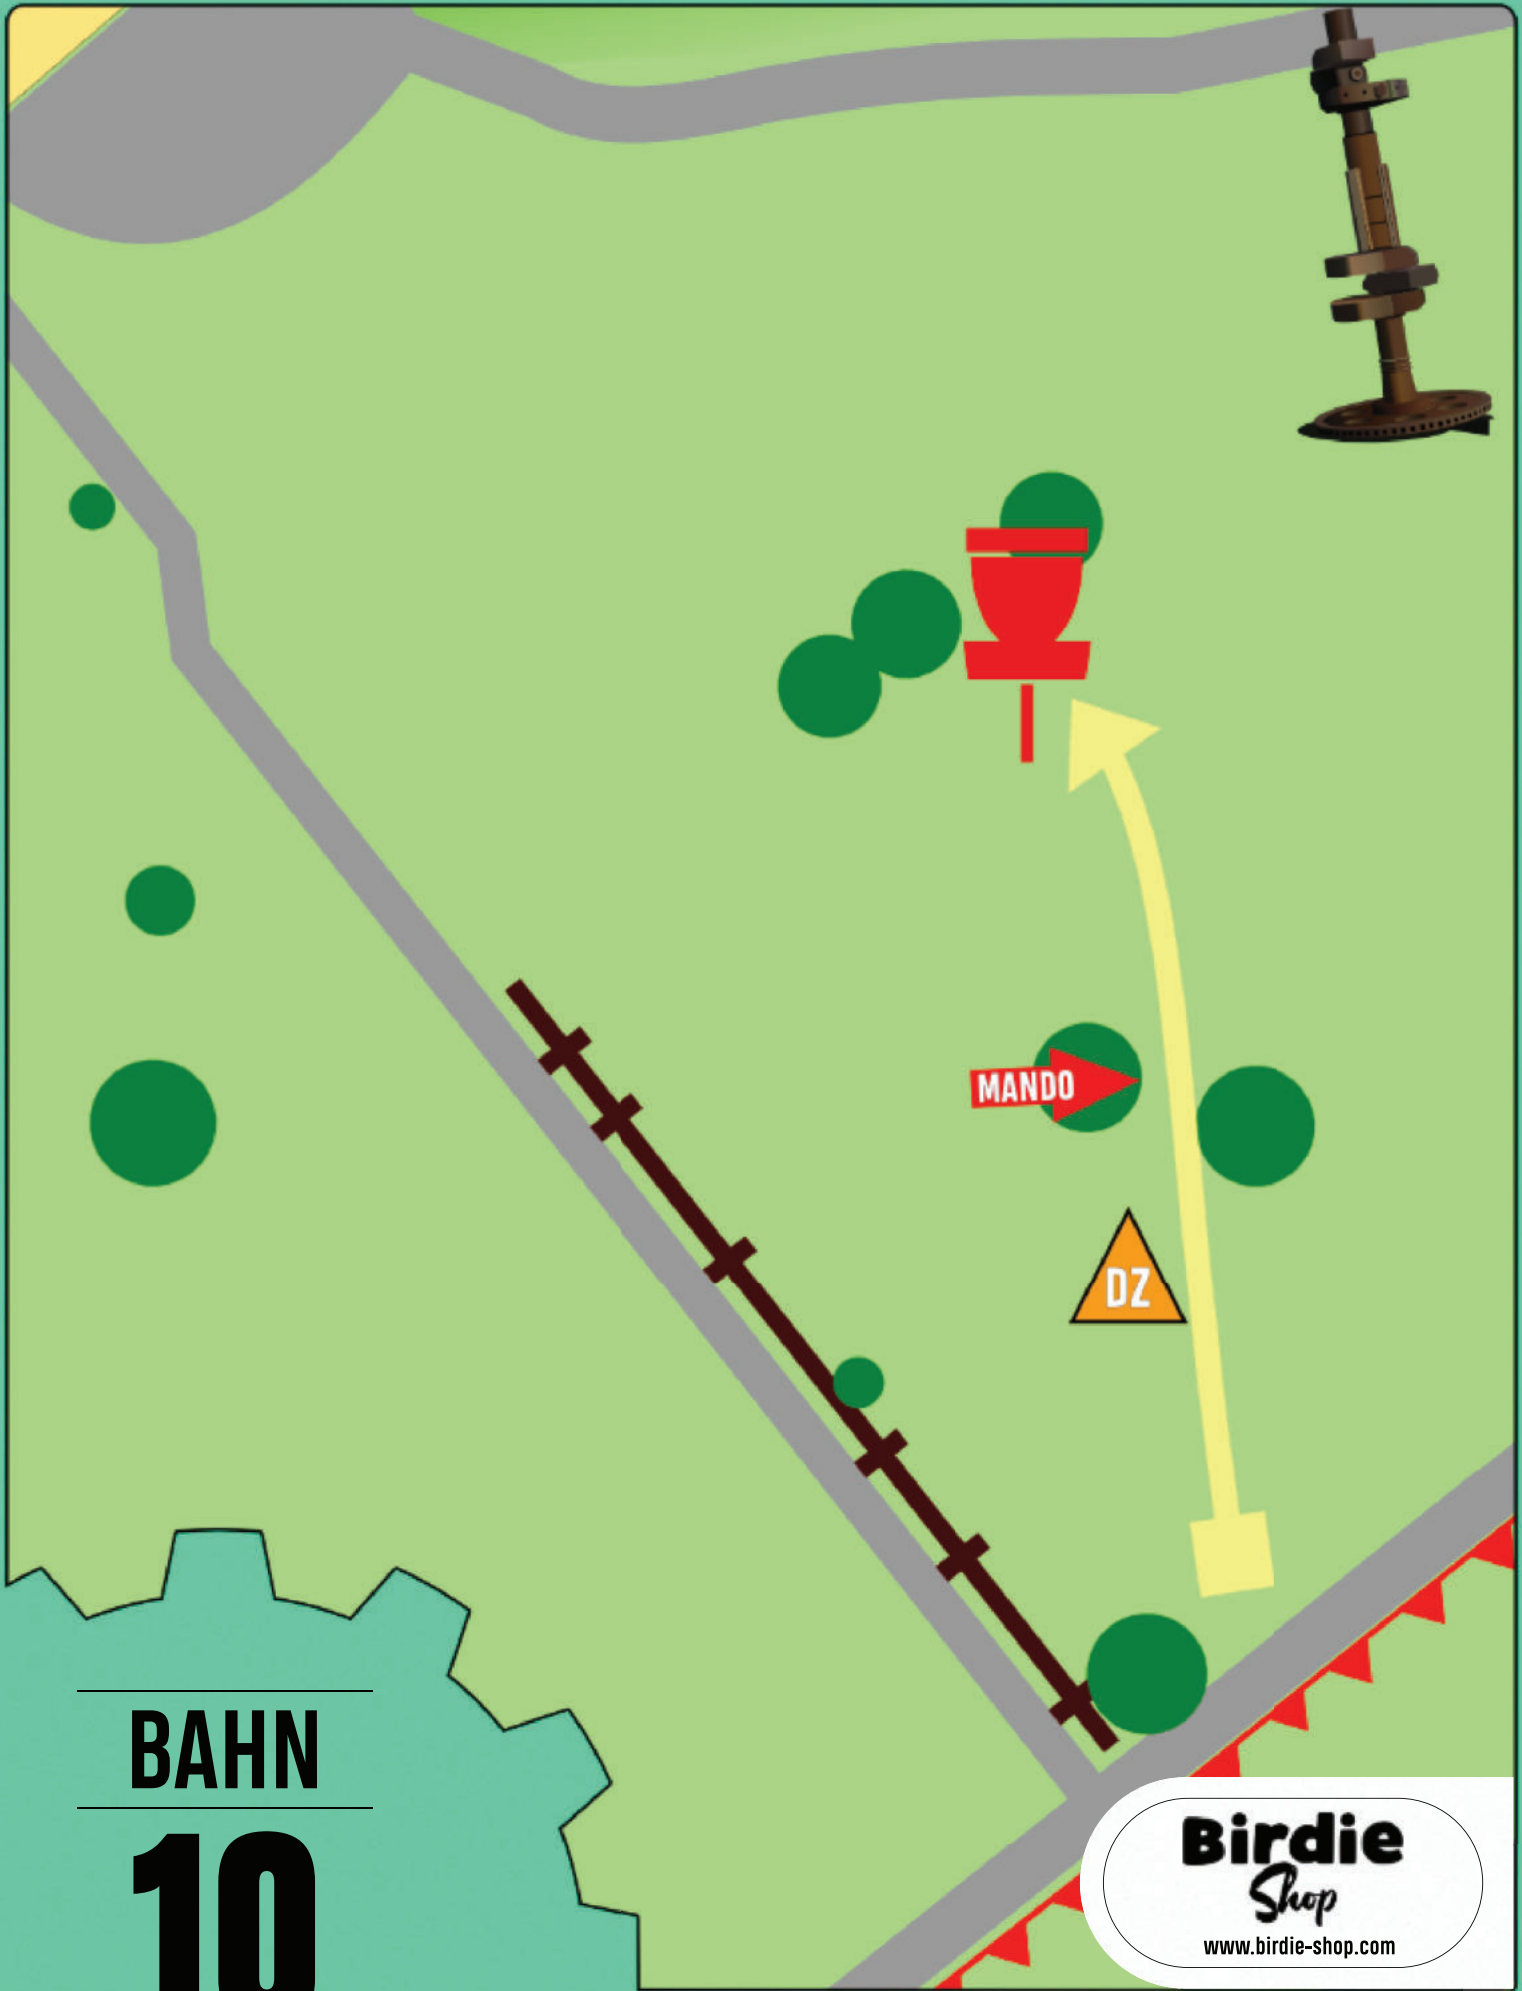

BAHN

10

63m - Par 3

Birdie
Shop
www.birdie-shop.com

Mando rechts umspielen. Dropzone ist eingerichtet.