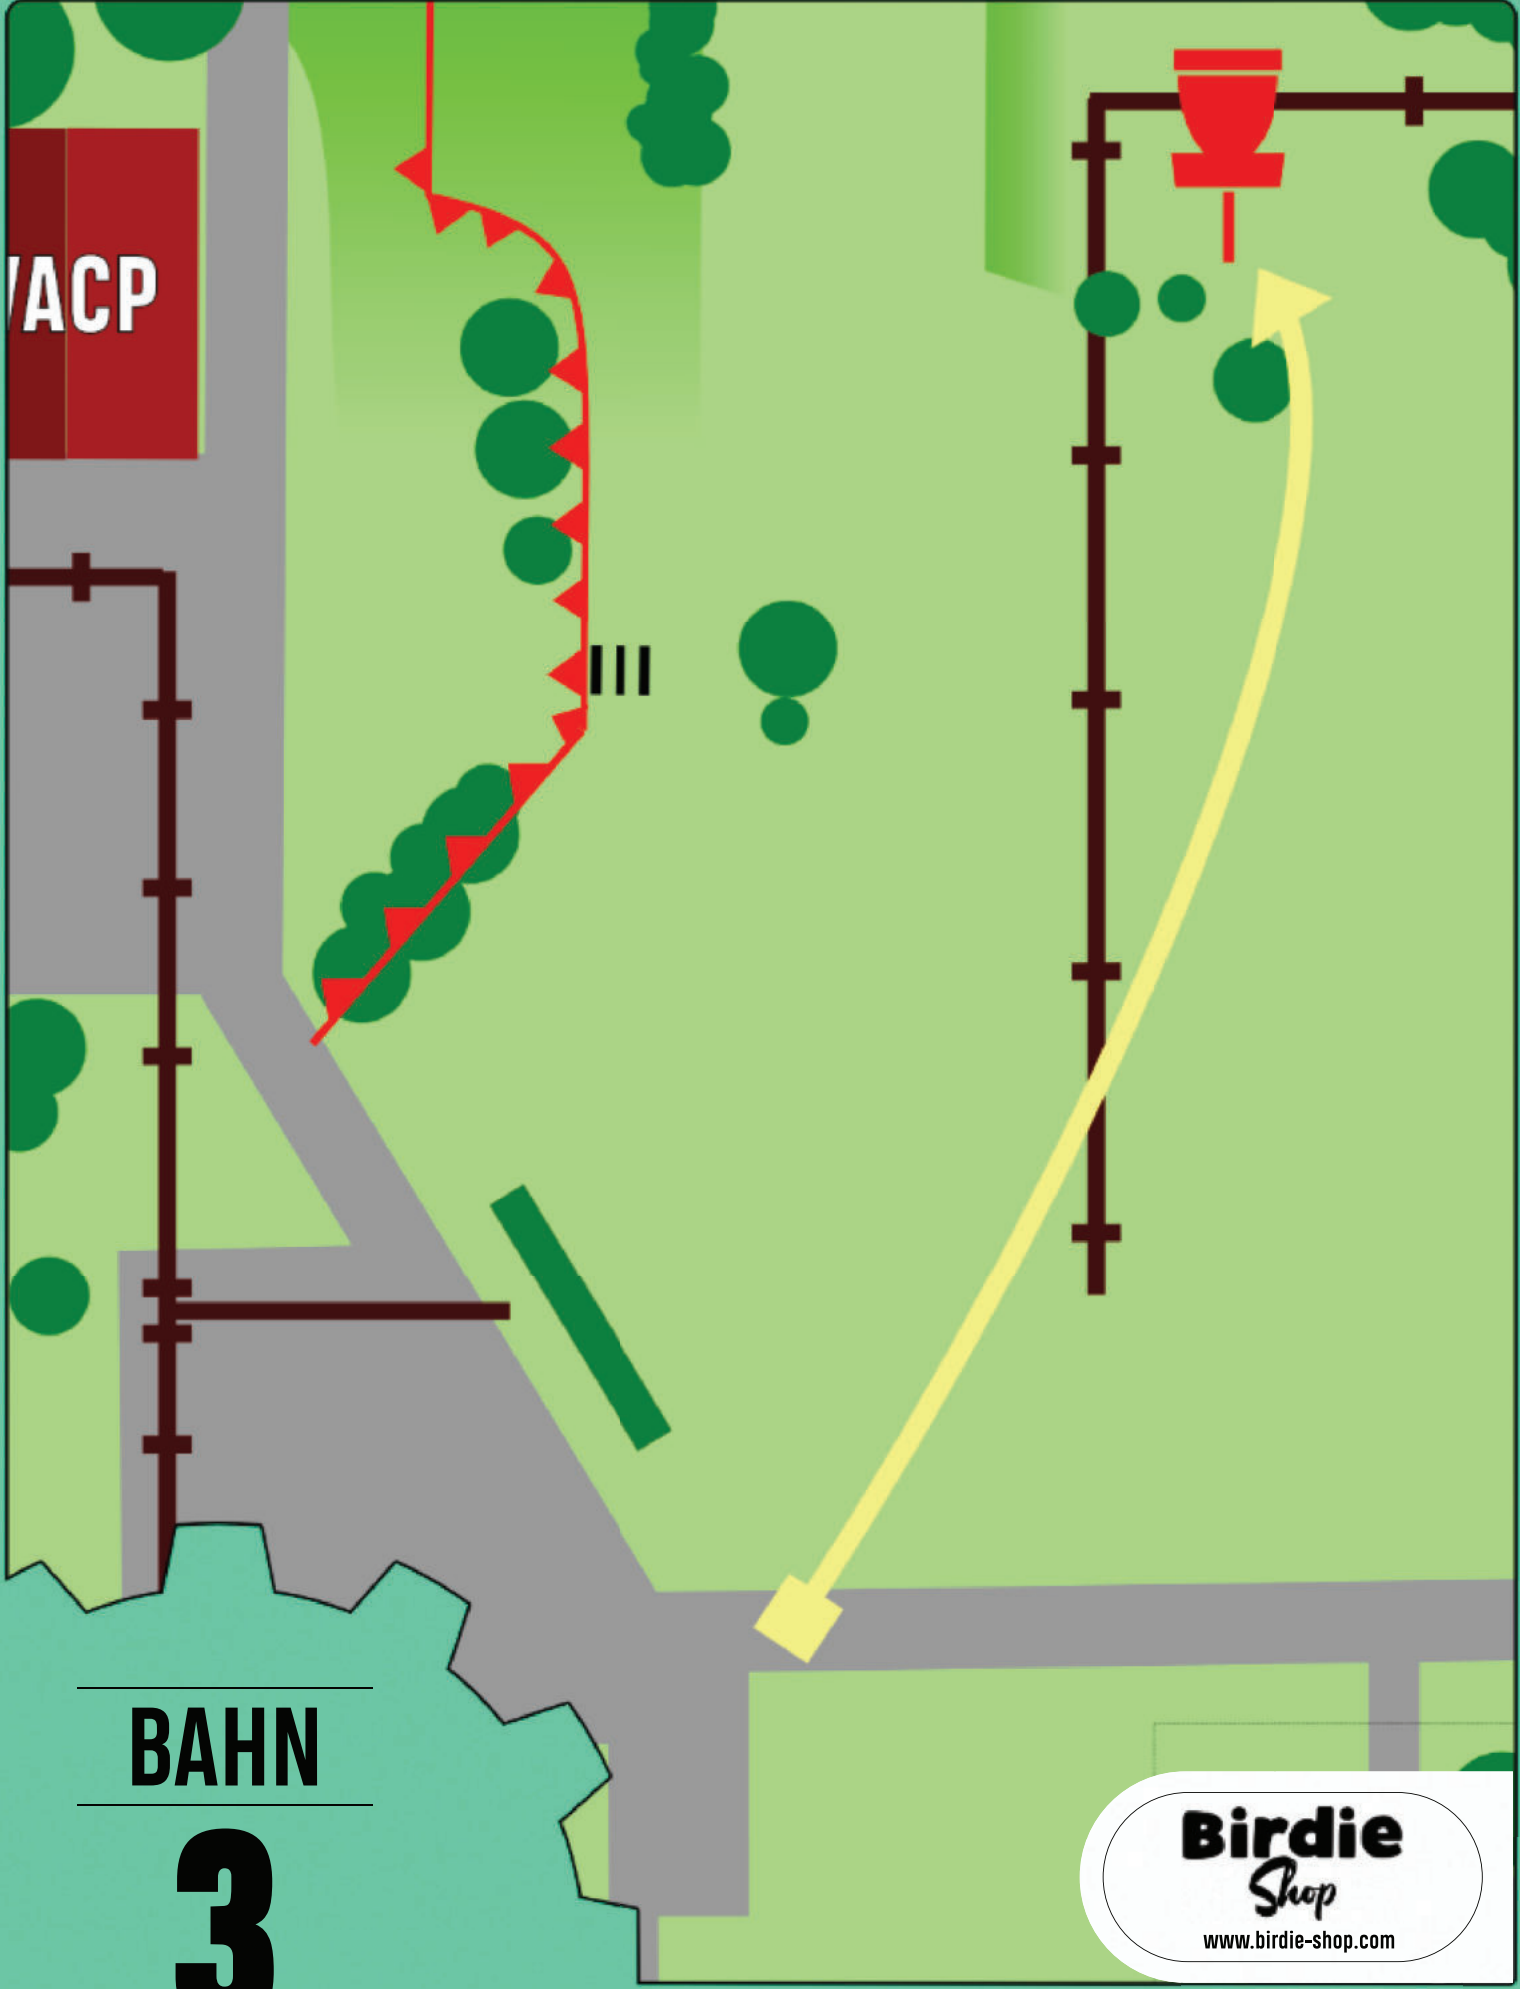

BAHN

1

170m - Par 4

Birdie
Shop
www.birdie-shop.com

Hang rechts OB. Bodendecker links OB.

A diagram of a golf hole layout. A red rectangular box labeled 'VACP' is positioned on the left side of a grey path. A red line with triangular markers starts from the left edge of the 'VACP' box, curves around a large tree trunk, and ends at a red cup icon. A yellow arrow starts from the bottom of the path and points towards the cup. A brown line with cross-ticks forms a rectangular shape on the left side of the path. A green diagonal bar is located at the bottom right of the path. The background is light green with various green circular shapes representing trees and bushes. A large teal gear shape is in the bottom left corner.

VACP

BAHN

2

74m - Par 3

Birdie
Shop
www.birdie-shop.com

Links OB

WACP

BAHN

Birdie
Shop
www.birdie-shop.com

Asphalt hinter dem Korb ist OB!

BAHN

5

168m - Par 4

Birdie
Shop
www.birdie-shop.com

Asphalt recht ist OB bis zur Absperrung! Zaun links ist OB.
Wasserbecken ist Hazard!

HZ

OB

BAHN

6

91m - Par 3

Birdie
Shop
www.birdie-shop.com

Asphalt rechts ist OB. Zaun links ist OB.

BAHN

7