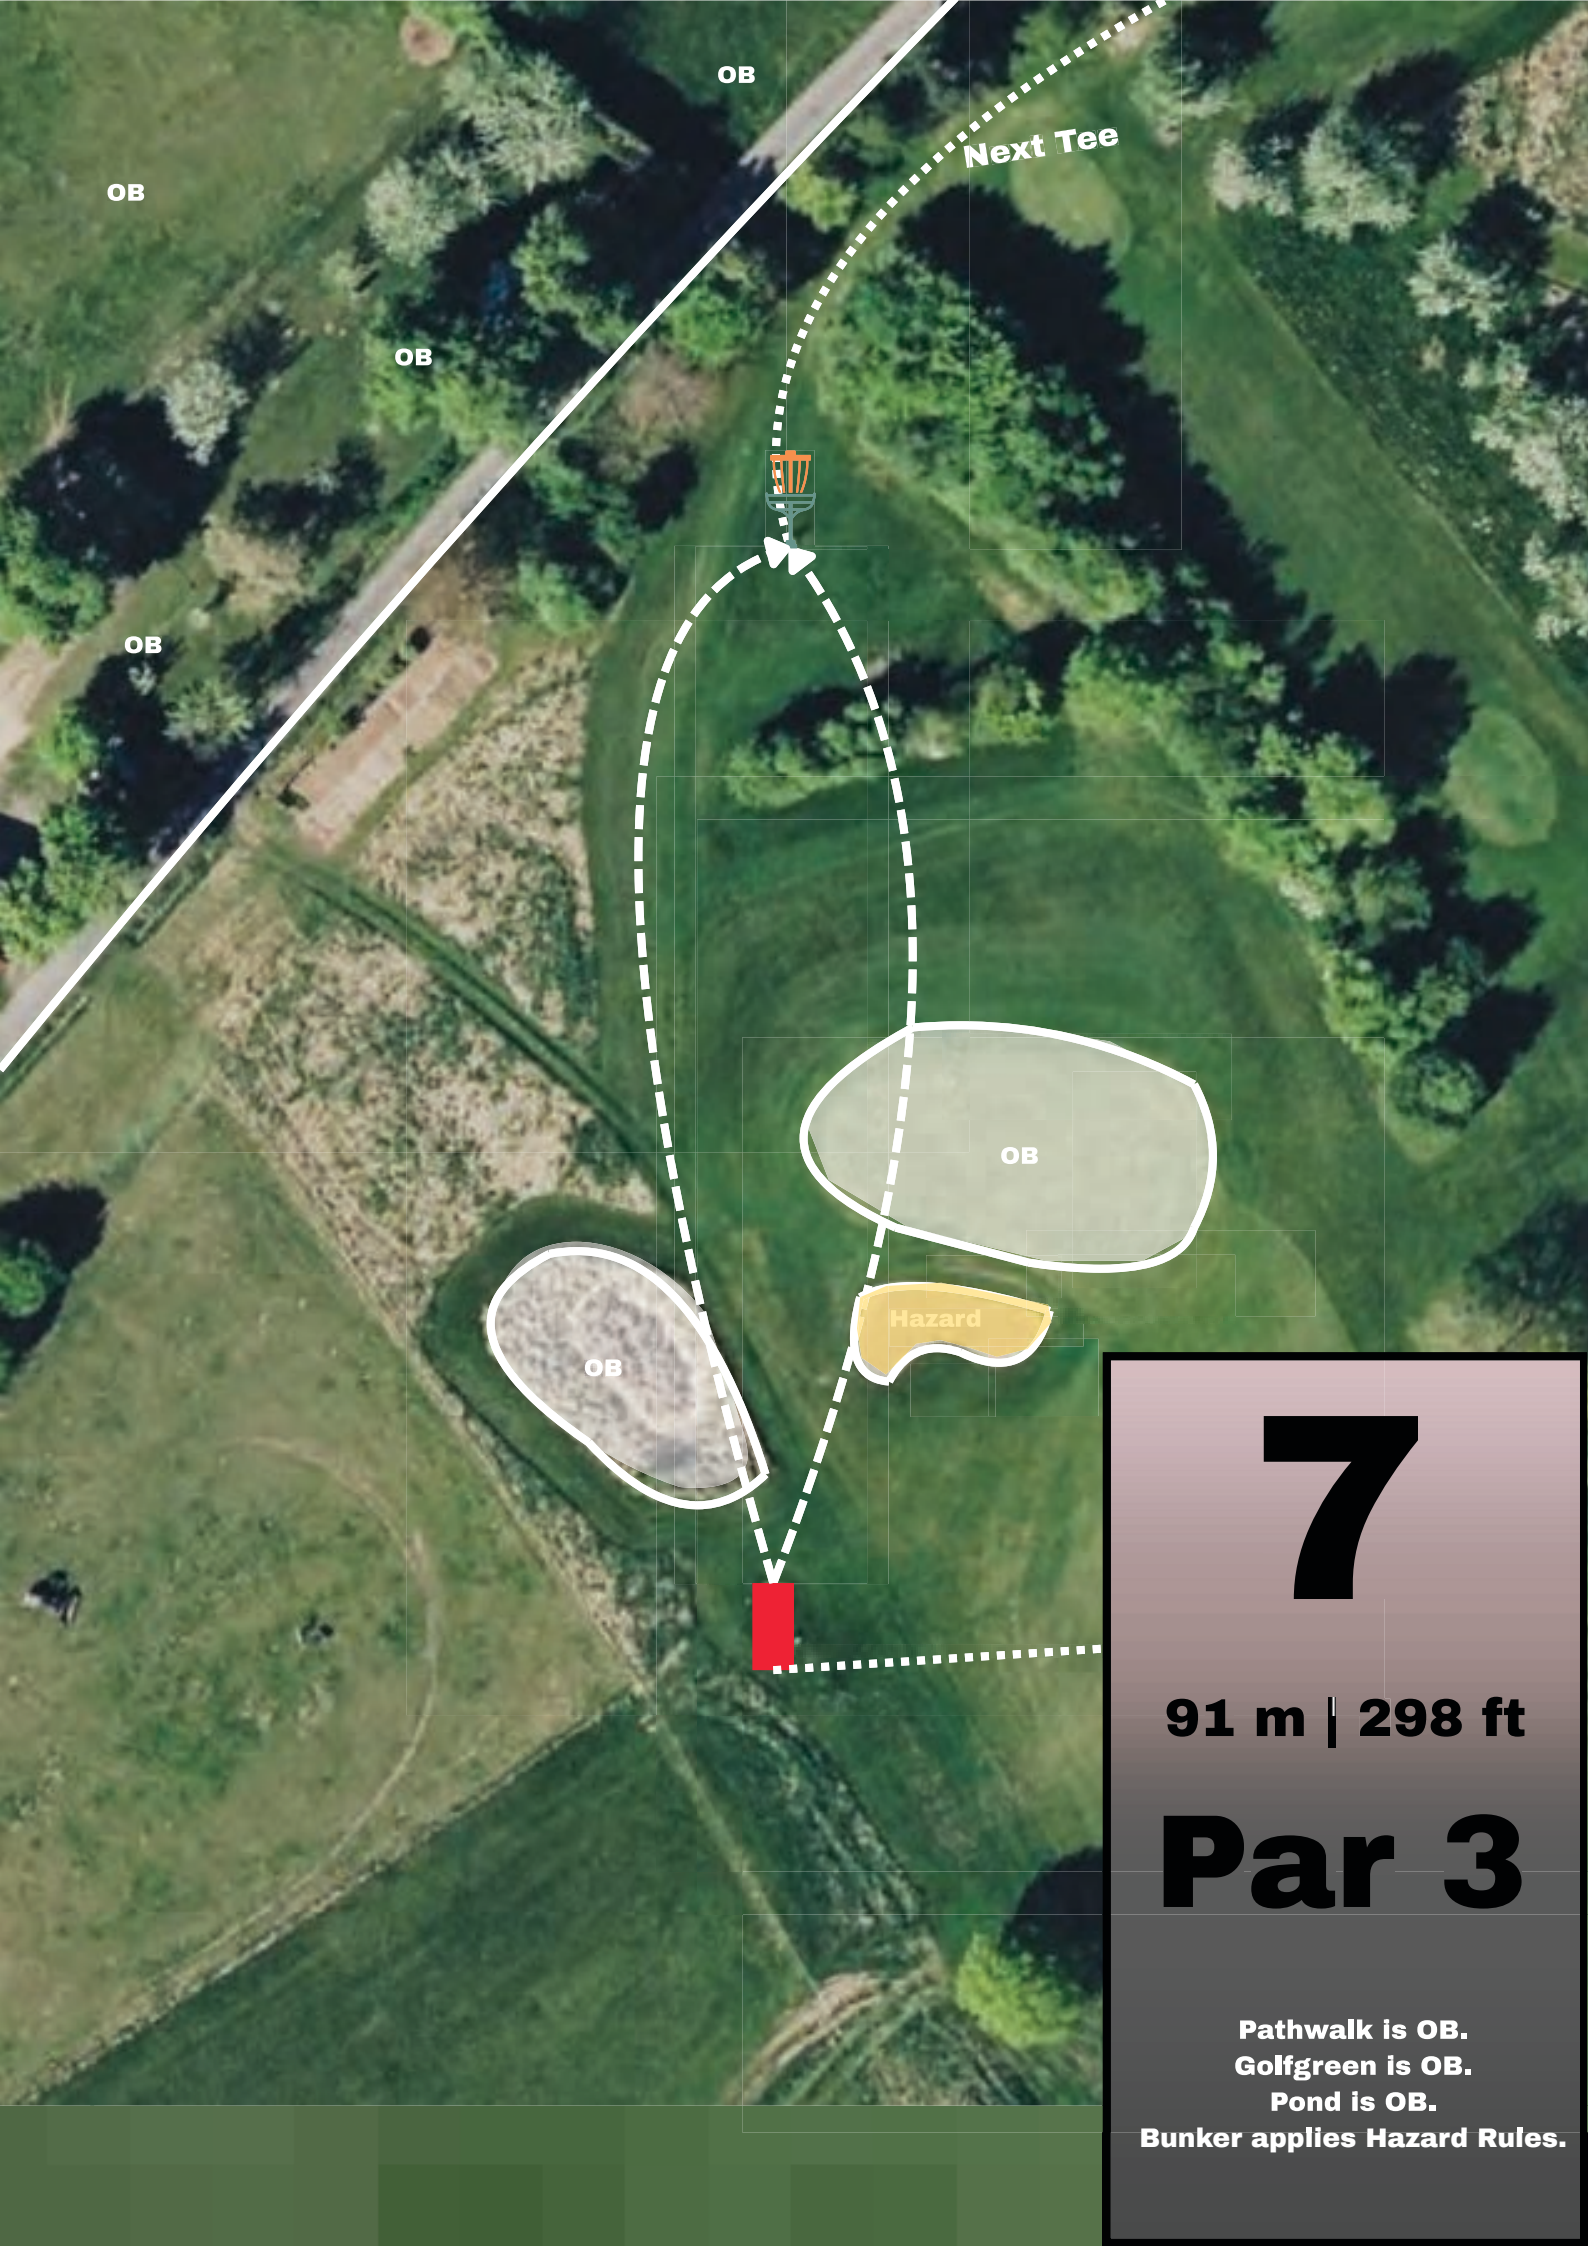

OB

Next Tee

OB

OB

OB

OB

OB

Hazard

7

91 m | 298 ft

Par 3

Pathwalk is OB.
Golfgreen is OB.
Pond is OB.
Bunker applies Hazard Rules.